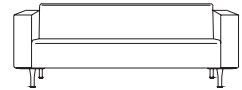

Upholstered in leather or fabric. Tufted seat when upholstered in leather. Back can be tufted if desired.

The legs are solid aluminum in a brushed finish.

Refer to the Nienkämper Seating and Tables price list for more information on the complete BLOOR® seating collection or visit the Nienkämper website at www.nienkamper.com.

13481 Lounge Chair
sh 16" ah 24" w 34" d 33" h 26"

13482 Two Seat Sofa
sh 16" ah 24" w 72" d 33" h 26"

13483 Three Seat Sofa
sh 16" ah 24" w 90" d 33" h 26"