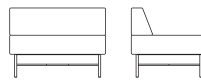

KEILHAUER

Boxcar

4311 CHAIR WITH ARMS

4313 SMALL SOFA WITH ARMS

4314 LARGE SOFA WITH ARMS

4301 CHAIR ARMLESS

4303 SMALL SOFA ARMLESS

4304 LARGE SOFA ARMLESS

4382 ROUND TABLE - LOW

4381 ROUND TABLE - HIGH

4383 RECTANGULAR COFFEE TABLE

4384 RECTANGULAR COFFEE TABLE

4301
Chair armless
W 37.5" D 29.75" H 27"
SH 16.5"

4311
Chair with arms
W 37.5" D 29.75" H 27"
SH 16.5" AH 27"

4303
Small sofa armless
W 83" D 30.75" H 26.75"
SH 16.5"

4313
Small sofa with arms
W 83" D 30.75" H 26.75"
SH 16.5" AH 26.75"

4304
Large sofa armless
W 92.75" D 30.75" H 26.75"
SH 16.5"

4314
Large sofa with arms
W 92.75" D 30.75" H 26.75"
SH 16.5" AH 26.75"