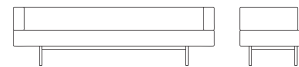

KEILHAUER

Boxcar

4311 CHAIR WITH ARMS

4313 SMALL SOFA WITH ARMS

4314 LARGE SOFA WITH ARMS

4301 CHAIR ARMLESS

4303 SMALL SOFA ARMLESS

4304 LARGE SOFA ARMLESS

4382 ROUND TABLE - LOW

4381 ROUND TABLE - HIGH

4383 RECTANGULAR COFFEE TABLE

4384 RECTANGULAR COFFEE TABLE

4301
Chair armless
W 37.5" D 29.75" H 27"
SH 16.5"

4311
Chair with arms
W 37.5" D 29.75" H 27"
SH 16.5" AH 27"

4303
Small sofa armless
W 83" D 30.75" H 26.75"
SH 16.5"

4313
Small sofa with arms
W 83" D 30.75" H 26.75"
SH 16.5" AH 26.75"

4304
Large sofa armless
W 92.75" D 30.75" H 26.75"
SH 16.5"

4314
Large sofa with arms
W 92.75" D 30.75" H 26.75"
SH 16.5" AH 26.75"

4381
Round table - high, polished
chrome top, matte black bottom
D 15.75" H 20"

4382
Round table - low, polished
chrome top, matte black bottom
D 19" H 17.75"

4383
Rectangular coffee table, glass top
W 36.75" D 28.75" H 13.75"