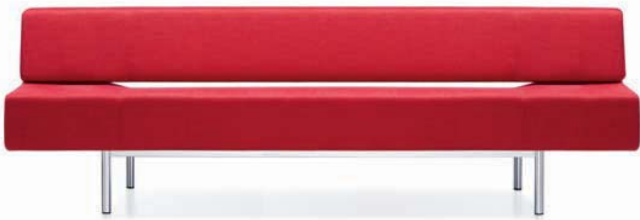

KEILHAUER

Boxcar

4311 CHAIR WITH ARMS

4313 SMALL SOFA WITH ARMS

4314 LARGE SOFA WITH ARMS

4301 CHAIR ARMLESS

4303 SMALL SOFA ARMLESS

4304 LARGE SOFA ARMLESS

4382 ROUND TABLE - LOW

4381 ROUND TABLE - HIGH

4383 RECTANGULAR COFFEE TABLE

4384 RECTANGULAR COFFEE TABLE

4301
Chair armless
W 37.5" D 29.75" H 27"
SH 16.5"

4311
Chair with arms
W 37.5" D 29.75" H 27"
SH 16.5" AH 27"

4303
Small sofa armless
W 83" D 30.75" H 26.75"
SH 16.5"

4313
Small sofa with arms
W 83" D 30.75" H 26.75"
SH 16.5" AH 26.75"

4304
Large sofa armless
W 92.75" D 30.75" H 26.75"
SH 16.5"

4314
Large sofa with arms
W 92.75" D 30.75" H 26.75"
SH 16.5" AH 26.75"

4381
Round table - high, polished
chrome top, matte black bottom
D 15.75" H 20"

4382
Round table - low, polished
chrome top, matte black bottom
D 19" H 17.75"

4383
Rectangular coffee table, glass top
W 36.75" D 28.75" H 13.75"