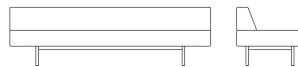

KEILHAUER

Boxcar

4311 CHAIR WITH ARMS

4313 SMALL SOFA WITH ARMS

4314 LARGE SOFA WITH ARMS

4301 CHAIR ARMLESS

4303 SMALL SOFA ARMLESS

4304 LARGE SOFA ARMLESS

4382 ROUND TABLE - LOW

4381 ROUND TABLE - HIGH

4383 RECTANGULAR COFFEE TABLE

4384 RECTANGULAR COFFEE TABLE

4301
Chair armless
W 37.5" D 29.75" H 27"
SH 16.5"

4311
Chair with arms
W 37.5" D 29.75" H 27"
SH 16.5" AH 27"

4303
Small sofa armless
W 83" D 30.75" H 26.75"
SH 16.5"

4313
Small sofa with arms
W 83" D 30.75" H 26.75"
SH 16.5" AH 26.75"

4304
Large sofa armless
W 92.75" D 30.75" H 26.75"
SH 16.5"

4314
Large sofa with arms
W 92.75" D 30.75" H 26.75"
SH 16.5" AH 26.75"