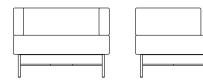

KEILHAUER

Boxcar

4311 CHAIR WITH ARMS

4313 SMALL SOFA WITH ARMS

4314 LARGE SOFA WITH ARMS

4301 CHAIR ARMLESS

4303 SMALL SOFA ARMLESS

4304 LARGE SOFA ARMLESS

4382 ROUND TABLE - LOW

4381 ROUND TABLE - HIGH

4383 RECTANGULAR COFFEE TABLE

4384 RECTANGULAR COFFEE TABLE

4301
Chair armless
W 37.5" D 29.75" H 27"
SH 16.5"

4311
Chair with arms
W 37.5" D 29.75" H 27"
SH 16.5" AH 27"

4303
Small sofa armless
W 83" D 30.75" H 26.75"
SH 16.5"

4313
Small sofa with arms
W 83" D 30.75" H 26.75"
SH 16.5" AH 26.75"

4304
Large sofa armless
W 92.75" D 30.75" H 26.75"
SH 16.5"

4314
Large sofa with arms
W 92.75" D 30.75" H 26.75"
SH 16.5" AH 26.75"

4381
Round table - high, polished
chrome top, matte black bottom
D 15.75" H 20"

4382
Round table - low, polished
chrome top, matte black bottom
D 19" H 17.75"

4383
Rectangular coffee table, glass top
W 36.75" D 28.75" H 13.75"