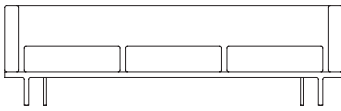

# Canal

**3214** 2 SEATER SOFA (78")

**3211** LOUNGE CHAIR

**3243G** RECTANGULAR TABLE – GLASS TOP

**3215** 3 SEATER SOFA WITH 2 SEAT CUSHIONS

**3200**  
OTTOMAN

**3232**  
2 SEATER BENCH  
(54")

**3233**  
3 SEATER BENCH

**3234**  
2 SEATER BENCH  
(67.5")

**3242Q**  
SQUARE TABLE

**3241Q**  
SQUARE TABLE

**3243Q**  
RECTANGULAR TABLE

# Canal

Designed by Scot Laughton

**3200**  
Ottoman  
W 27" D 23" H 16"

**3211**  
Lounge Chair  
W 38" D 30" H 26" SH 16"

**3212**  
2 Seater Sofa (64.5")  
W 64.5" D 30" H 26" SH 16"

**3213**  
3 Seater Sofa  
W 91.5" D 30" H 26" SH 16"

**3214**  
2 Seater Sofa (78")  
W 78" D 30" H 26" SH 16"

**3215**  
3 Seater Sofa With 2 Seat Cushions  
W 91.5" D 30" H 26" SH 16"

**3232**  
2 Seater Bench (54")  
W 54" D 23" H 16"

**3233**  
3 Seater Bench  
W 81" D 23" H 16"