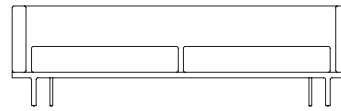

# Canal

**3214** 2 SEATER SOFA (78")

**3211** LOUNGE CHAIR

**3243G** RECTANGULAR TABLE – GLASS TOP

**3215** 3 SEATER SOFA WITH 2 SEAT CUSHIONS

**3200**  
OTTOMAN

**3232**  
2 SEATER BENCH  
(54")

**3233**  
3 SEATER BENCH

**3234**  
2 SEATER BENCH  
(67.5")

**3242Q**  
SQUARE TABLE

**3241Q**  
SQUARE TABLE

**3243Q**  
RECTANGULAR TABLE

# Canal

Designed by Scot Laughton

**3200**  
Ottoman  
W 27" D 23" H 16"

**3211**  
Lounge Chair  
W 38" D 30" H 26" SH 16"

**3212**  
2 Seater Sofa (64.5")  
W 64.5" D 30" H 26" SH 16"

**3213**  
3 Seater Sofa  
W 91.5" D 30" H 26" SH 16"

**3214**  
2 Seater Sofa (78")  
W 78" D 30" H 26" SH 16"

**3215**  
3 Seater Sofa With 2 Seat Cushions  
W 91.5" D 30" H 26" SH 16"

**3232**  
2 Seater Bench (54")  
W 54" D 23" H 16"

**3233**  
3 Seater Bench  
W 81" D 23" H 16"