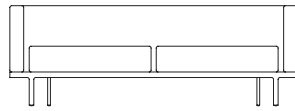

# Canal

**3214** 2 SEATER SOFA (78")

**3211** LOUNGE CHAIR

**3243G** RECTANGULAR TABLE – GLASS TOP

**3215** 3 SEATER SOFA WITH 2 SEAT CUSHIONS

**3200**  
OTTOMAN

**3232**  
2 SEATER BENCH  
(54")

**3233**  
3 SEATER BENCH

**3234**  
2 SEATER BENCH  
(67.5")

**3242Q**  
SQUARE TABLE

**3241Q**  
SQUARE TABLE

**3243Q**  
RECTANGULAR TABLE

# Canal

Designed by Scot Laughton

**3200**  
Ottoman  
W 27" D 23" H 16"

**3211**  
Lounge Chair  
W 38" D 30" H 26" SH 16"

**3212**  
2 Seater Sofa (64.5")  
W 64.5" D 30" H 26" SH 16"

**3213**  
3 Seater Sofa  
W 91.5" D 30" H 26" SH 16"

**3214**  
2 Seater Sofa (78")  
W 78" D 30" H 26" SH 16"

**3215**  
3 Seater Sofa With 2 Seat Cushions  
W 91.5" D 30" H 26" SH 16"

**3232**  
2 Seater Bench (54")  
W 54" D 23" H 16"

**3233**  
3 Seater Bench  
W 81" D 23" H 16"