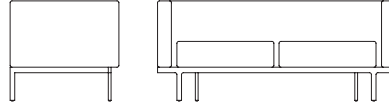

**3234**  
2 SEATER BENCH  
(67.5")

**3242Q**  
SQUARE TABLE

**3241Q**  
SQUARE TABLE

**3243Q**  
RECTANGULAR TABLE

# Canal

Designed by Scot Laughton

**3200**  
Ottoman  
W 27" D 23" H 16"

**3211**  
Lounge Chair  
W 38" D 30" H 26" SH 16"

**3212**  
2 Seater Sofa (64.5")  
W 64.5" D 30" H 26" SH 16"

**3213**  
3 Seater Sofa  
W 91.5" D 30" H 26" SH 16"

**3214**  
2 Seater Sofa (78")  
W 78" D 30" H 26" SH 16"

**3215**  
3 Seater Sofa With 2 Seat Cushions  
W 91.5" D 30" H 26" SH 16"

**3232**  
2 Seater Bench (54")  
W 54" D 23" H 16"

**3233**  
3 Seater Bench  
W 81" D 23" H 16"