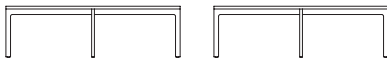

# Canal

Designed by Scot Laughton

**3200**  
Ottoman  
W 27" D 23" H 16"

**3211**  
Lounge Chair  
W 38" D 30" H 26" SH 16"

**3212**  
2 Seater Sofa (64.5")  
W 64.5" D 30" H 26" SH 16"

**3213**  
3 Seater Sofa  
W 91.5" D 30" H 26" SH 16"

**3214**  
2 Seater Sofa (78")  
W 78" D 30" H 26" SH 16"

**3215**  
3 Seater Sofa With 2 Seat Cushions  
W 91.5" D 30" H 26" SH 16"

**3232**  
2 Seater Bench (54")  
W 54" D 23" H 16"

**3233**  
3 Seater Bench  
W 81" D 23" H 16"

**3234**  
2 Seater Bench (67.5")  
W 67.5" D 23" H 16"

**3235**  
3 Seater Bench With 2 Seat Cushions  
W 81" D 23" H 16"

**3241**  
Square Table  
W 39.25" D 39.25" H 14"

**3242**  
Square Table  
W 23.5" D 23.5" H 14"