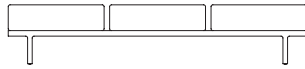

# Canal

Designed by Scot Laughton

**3200**  
Ottoman  
W 27" D 23" H 16"

**3211**  
Lounge Chair  
W 38" D 30" H 26" SH 16"

**3212**  
2 Seater Sofa (64.5")  
W 64.5" D 30" H 26" SH 16"

**3213**  
3 Seater Sofa  
W 91.5" D 30" H 26" SH 16"

**3214**  
2 Seater Sofa (78")  
W 78" D 30" H 26" SH 16"

**3215**  
3 Seater Sofa With 2 Seat Cushions  
W 91.5" D 30" H 26" SH 16"

**3232**  
2 Seater Bench (54")  
W 54" D 23" H 16"

**3233**  
3 Seater Bench  
W 81" D 23" H 16"