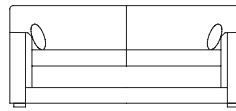

KEILHAUER

Cascade

1011
LOUNGE CHAIR
1000
OTTOMAN

1012
2 SEATER SOFA

1032
2 SEATER
SOFA WITH
ONE ARM - LAF

1041
CORNER UNIT
1023
3 SEATER
SOFA WITH
ONE ARM - RAF

Cascade

1000
Ottoman
W 25.5" D 25.5" H 17"

1011
Lounge Chair
W 35" D 36" H 27" SH 16"

1012
2 Seater Sofa
W 62" D 36" H 27" SH 16"

1013
3 Seater Sofa
W 87" D 36" H 27" SH 16"

1022
2 Seater Sofa with One Arm – RAF
W 55" D 36" H 27" SH 16"

1023
3 Seater Sofa with One Arm – RAF
W 80" D 36" H 27" SH 16"

1032
2 Seater Sofa with One Arm – LAF
W 55" D 36" H 27" SH 16"

1033
3 Seater Sofa with One Arm – LAF
W 80" D 36" H 27" SH 16"

1041
Corner Unit
W 37" D 36" H 27" SH 16"

Due to the constant evolution of, and additions to, product lines, Keilhauer encourages reference to www.keilhauer.com.