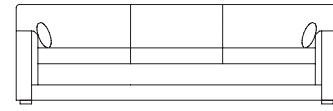

KEILHAUER

Cascade

1011
LOUNGE CHAIR
1000
OTTOMAN

1012
2 SEATER SOFA

1032
2 SEATER
SOFA WITH
ONE ARM - LAF

1041
CORNER UNIT
1023
3 SEATER
SOFA WITH
ONE ARM - RAF

Cascade

1000
Ottoman
W 25.5" D 25.5" H 17"

1011
Lounge Chair
W 35" D 36" H 27" SH 16"

1012
2 Seater Sofa
W 62" D 36" H 27" SH 16"

1013
3 Seater Sofa
W 87" D 36" H 27" SH 16"

1022
2 Seater Sofa with One Arm – RAF
W 55" D 36" H 27" SH 16"

1023
3 Seater Sofa with One Arm – RAF
W 80" D 36" H 27" SH 16"

1032
2 Seater Sofa with One Arm – LAF
W 55" D 36" H 27" SH 16"

1033
3 Seater Sofa with One Arm – LAF
W 80" D 36" H 27" SH 16"

1041
Corner Unit
W 37" D 36" H 27" SH 16"

Due to the constant evolution of, and additions to, product lines, Keilhauer encourages reference to www.keilhauer.com.