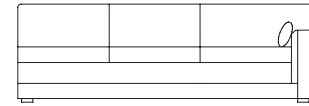

1011
Lounge Chair
W 35" D 36" H 27" SH 16"

1012
2 Seater Sofa
W 62" D 36" H 27" SH 16"

1013
3 Seater Sofa
W 87" D 36" H 27" SH 16"

1022
2 Seater Sofa with One Arm – RAF
W 55" D 36" H 27" SH 16"

1023
3 Seater Sofa with One Arm – RAF
W 80" D 36" H 27" SH 16"

1032
2 Seater Sofa with One Arm – LAF
W 55" D 36" H 27" SH 16"

1033
3 Seater Sofa with One Arm – LAF
W 80" D 36" H 27" SH 16"

1041
Corner Unit
W 37" D 36" H 27" SH 16"

Due to the constant evolution of, and additions to, product lines, Keilhauer encourages reference to www.keilhauer.com.