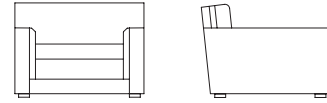

KEILHAUER

Cascade

1011
LOUNGE CHAIR
1000
OTTOMAN

1012
2 SEATER SOFA

1032
2 SEATER
SOFA WITH
ONE ARM - LAF

1041
CORNER UNIT
1023
3 SEATER
SOFA WITH
ONE ARM - RAF

Cascade

1000
Ottoman
W 25.5" D 25.5" H 17"

1011
Lounge Chair
W 35" D 36" H 27" SH 16"

1012
2 Seater Sofa
W 62" D 36" H 27" SH 16"

1013
3 Seater Sofa
W 87" D 36" H 27" SH 16"

1022
2 Seater Sofa with One Arm – RAF
W 55" D 36" H 27" SH 16"

1023
3 Seater Sofa with One Arm – RAF
W 80" D 36" H 27" SH 16"

1032
2 Seater Sofa with One Arm – LAF
W 55" D 36" H 27" SH 16"

1033
3 Seater Sofa with One Arm – LAF
W 80" D 36" H 27" SH 16"

1041
Corner Unit
W 37" D 36" H 27" SH 16"

Due to the constant evolution of, and additions to, product lines, Keilhauer encourages reference to www.keilhauer.com.