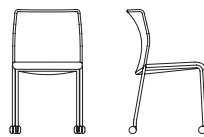

KEILHAUER

Flit

3810 ARMLESS CHAIR
COVER IMAGE **3813** ARM CHAIR

3823 ARM CHAIR WITH CASTERS
3813 ARM CHAIR
3811 ARMLESS COUNTER STOOL
3815 BAR STOOL WITH ARMS

Flit

Designed by Derek McLeod

3810
Armless Chair
W 19.75" D 22.5" H 32" SH 18"

3811
Armless Counter Stool
W 19.75" D 22.5" H 39" SH 25"

3812
Armless Bar Stool
W 19.75" D 22.5" H 41.5" SH 28.5"

3813
Arm Chair
W 22" D 22.5" H 32" SH 18"
AH 25.25"

3814
Counter Stool with Arms
W 22" D 22.5" H 39" SH 25"
AH 32.25"

3815
Bar Stool with Arms
W 22" D 22.5" H 42.5" SH 28.5"
AH 35.75"

3820
Armless with Casters
W 19.75" D 22.5" H 32" SH 18"

3823
Arm Chair with Casters
W 22" D 22.5" H 32" SH 18"
AH 25.25"

Optional wood arm cap.
Please see Keilhauer.com for standard finishes.

FT01-Black

FT02-Espresso

FT03-Atlantic

FT04-Mushroom

Dolly available. Stacks 8-high off dolly; 15-high on dolly for transport.

Additional images and downloadable cut sheets available online.

Due to the constant evolution of, and additions to, product lines,
Keilhauer encourages reference to www.keilhauer.com.