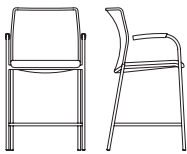

KEILHAUER

Flit

3810 ARMLESS CHAIR
COVER IMAGE **3813** ARM CHAIR

3823 ARM CHAIR WITH CASTERS
3813 ARM CHAIR
3811 ARMLESS COUNTER STOOL
3815 BAR STOOL WITH ARMS

Flit

Designed by Derek McLeod

3810
Armless Chair
W 19.75" D 22.5" H 32" SH 18"

3811
Armless Counter Stool
W 19.75" D 22.5" H 39" SH 25"

3812
Armless Bar Stool
W 19.75" D 22.5" H 41.5" SH 28.5"

3813
Arm Chair
W 22" D 22.5" H 32" SH 18"
AH 25.25"

3814
Counter Stool with Arms
W 22" D 22.5" H 39" SH 25"
AH 32.25"

3815
Bar Stool with Arms
W 22" D 22.5" H 42.5" SH 28.5"
AH 35.75"

3820
Armless with Casters
W 19.75" D 22.5" H 32" SH 18"

3823
Arm Chair with Casters
W 22" D 22.5" H 32" SH 18"
AH 25.25"

Optional wood arm cap.
Please see Keilhauer.com for standard finishes.

FT01-Black

FT02-Espresso

FT03-Atlantic

FT04-Mushroom

Dolly available. Stacks 8-high off dolly; 15-high on dolly for transport.

Additional images and downloadable cut sheets available online.

Due to the constant evolution of, and additions to, product lines,
Keilhauer encourages reference to www.keilhauer.com.