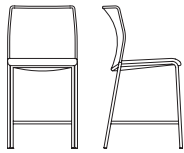

KEILHAUER

Flit

3810 ARMLESS CHAIR
COVER IMAGE **3813** ARM CHAIR

3823 ARM CHAIR WITH CASTERS
3813 ARM CHAIR
3811 ARMLESS COUNTER STOOL
3815 BAR STOOL WITH ARMS

Flit

Designed by Derek McLeod

3810
Armless Chair
W 19.75" D 22.5" H 32" SH 18"

3811
Armless Counter Stool
W 19.75" D 22.5" H 39" SH 25"

3812
Armless Bar Stool
W 19.75" D 22.5" H 41.5" SH 28.5"

3813
Arm Chair
W 22" D 22.5" H 32" SH 18"
AH 25.25"

3814
Counter Stool with Arms
W 22" D 22.5" H 39" SH 25"
AH 32.25"

3815
Bar Stool with Arms
W 22" D 22.5" H 42.5" SH 28.5"
AH 35.75"

3820
Armless with Casters
W 19.75" D 22.5" H 32" SH 18"

3823
Arm Chair with Casters
W 22" D 22.5" H 32" SH 18"
AH 25.25"

Optional wood arm cap.
Please see Keilhauer.com for standard finishes.

FT01-Black

FT02-Espresso

FT03-Atlantic

FT04-Mushroom

Dolly available. Stacks 8-high off dolly; 15-high on dolly for transport.

Additional images and downloadable cut sheets available online.

Due to the constant evolution of, and additions to, product lines,
Keilhauer encourages reference to www.keilhauer.com.