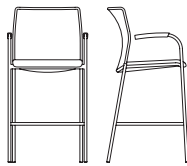

KEILHAUER

Flit

3810 ARMLESS CHAIR
COVER IMAGE **3813** ARM CHAIR

3823 ARM CHAIR WITH CASTERS
3813 ARM CHAIR
3811 ARMLESS COUNTER STOOL
3815 BAR STOOL WITH ARMS

Flit

Designed by Derek McLeod

3810
Armless Chair
W 19.75" D 22.5" H 32" SH 18"

3811
Armless Counter Stool
W 19.75" D 22.5" H 39" SH 25"

3812
Armless Bar Stool
W 19.75" D 22.5" H 41.5" SH 28.5"

3813
Arm Chair
W 22" D 22.5" H 32" SH 18"
AH 25.25"

3814
Counter Stool with Arms
W 22" D 22.5" H 39" SH 25"
AH 32.25"

3815
Bar Stool with Arms
W 22" D 22.5" H 42.5" SH 28.5"
AH 35.75"

3820
Armless with Casters
W 19.75" D 22.5" H 32" SH 18"

3823
Arm Chair with Casters
W 22" D 22.5" H 32" SH 18"
AH 25.25"

Optional wood arm cap.
Please see Keilhauer.com for standard finishes.

FT01-Black

FT02-Espresso

FT03-Atlantic

FT04-Mushroom

Dolly available. Stacks 8-high off dolly; 15-high on dolly for transport.

Additional images and downloadable cut sheets available online.

Due to the constant evolution of, and additions to, product lines,
Keilhauer encourages reference to www.keilhauer.com.