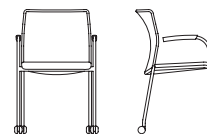

KEILHAUER

Flit

3810 ARMLESS CHAIR
COVER IMAGE **3813** ARM CHAIR

3823 ARM CHAIR WITH CASTERS
3813 ARM CHAIR
3811 ARMLESS COUNTER STOOL
3815 BAR STOOL WITH ARMS

Flit

Designed by Derek McLeod

3810
Armless Chair
W 19.75" D 22.5" H 32" SH 18"

3811
Armless Counter Stool
W 19.75" D 22.5" H 39" SH 25"

3812
Armless Bar Stool
W 19.75" D 22.5" H 41.5" SH 28.5"

3813
Arm Chair
W 22" D 22.5" H 32" SH 18"
AH 25.25"

3814
Counter Stool with Arms
W 22" D 22.5" H 39" SH 25"
AH 32.25"

3815
Bar Stool with Arms
W 22" D 22.5" H 42.5" SH 28.5"
AH 35.75"

3820
Armless with Casters
W 19.75" D 22.5" H 32" SH 18"

3823
Arm Chair with Casters
W 22" D 22.5" H 32" SH 18"
AH 25.25"

Optional wood arm cap.
Please see Keilhauer.com for standard finishes.

FT01-Black

FT02-Espresso

FT03-Atlantic

FT04-Mushroom

Dolly available. Stacks 8-high off dolly; 15-high on dolly for transport.

Additional images and downloadable cut sheets available online.

Due to the constant evolution of, and additions to, product lines,
Keilhauer encourages reference to www.keilhauer.com.