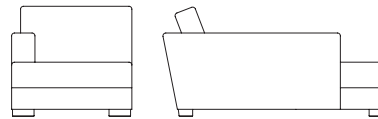

**3117**  
FULLY UPHOLSTERED  
2 SEATER – LAF  
**3121**  
SQUARE TABLE

**3114**  
2 SEATER SOFA (82")

**3113**  
3 SEATER SOFA

# Grand

Designed by Scot Laughton

**3100**  
Ottoman  
W 40" D 40" H 16"

**3111**  
Lounge Chair  
W 40" D 37" H 31" SH 16" AH 23"

**3112**  
2 Seater Sofa (67")  
W 67" D 37" H 31" SH 16" AH 23"

**3113**  
3 Seater Sofa  
W 94" D 37" H 31" SH 16" AH 23"

**3114**  
2 Seater Sofa (82")  
W 82" D 37" H 31" SH 16" AH 23"

**3115**  
Fully Upholstered Chaise – LAF (left arm facing)  
W 33.5" D 62" H 31" SH 16" AH 23"

**3116**  
Fully Upholstered Chaise – RAF (right arm facing)  
W 33.5" D 62" H 31" SH 16" AH 23"

**3117**  
Fully Upholstered 2 Seater – LAF (left arm facing)  
W 60.5" D 37" H 31" SH 16" AH 23"

**3118**  
Fully Upholstered 2 Seater – RAF (right arm facing)  
W 60.5" D 37" H 31" SH 16" AH 23"

**3119**  
Fully Upholstered 3 Seater – LAF (left arm facing)  
W 87.5" D 37" H 31" SH 16" AH 23"