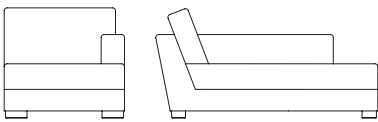

**3117**  
FULLY UPHOLSTERED  
2 SEATER – LAF  
**3121**  
SQUARE TABLE

**3114**  
2 SEATER SOFA (82")

**3113**  
3 SEATER SOFA

# Grand

Designed by Scot Laughton

**3100**  
Ottoman  
W 40" D 40" H 16"

**3111**  
Lounge Chair  
W 40" D 37" H 31" SH 16" AH 23"

**3112**  
2 Seater Sofa (67")  
W 67" D 37" H 31" SH 16" AH 23"

**3113**  
3 Seater Sofa  
W 94" D 37" H 31" SH 16" AH 23"

**3114**  
2 Seater Sofa (82")  
W 82" D 37" H 31" SH 16" AH 23"

**3115**  
Fully Upholstered Chaise – LAF (left arm facing)  
W 33.5" D 62" H 31" SH 16" AH 23"

**3116**  
Fully Upholstered Chaise – RAF (right arm facing)  
W 33.5" D 62" H 31" SH 16" AH 23"

**3120**  
Fully Upholstered 3 Seater – RAF (right arm facing)  
W 87.5" D 37" H 31" SH 16" AH 23"

**3121**  
Square Table  
W 40" D 40" H 11.25"

**3141**  
Corner Unit  
W 37" D 37" H 21" SH 16"

Due to the constant evolution of, and additions to, product lines,  
Keilhauer encourages reference to [www.keilhauer.com](http://www.keilhauer.com).