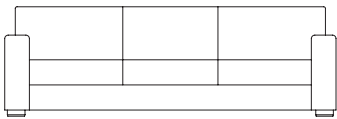

**3117**  
FULLY UPHOLSTERED  
2 SEATER – LAF  
**3121**  
SQUARE TABLE

**3114**  
2 SEATER SOFA (82")

**3113**  
3 SEATER SOFA

# Grand

Designed by Scot Laughton

**3100**  
Ottoman  
W 40" D 40" H 16"

**3111**  
Lounge Chair  
W 40" D 37" H 31" SH 16" AH 23"

**3112**  
2 Seater Sofa (67")  
W 67" D 37" H 31" SH 16" AH 23"

**3113**  
3 Seater Sofa  
W 94" D 37" H 31" SH 16" AH 23"

**3114**  
2 Seater Sofa (82")  
W 82" D 37" H 31" SH 16" AH 23"

**3115**  
Fully Upholstered Chaise – LAF (left arm facing)  
W 33.5" D 62" H 31" SH 16" AH 23"

**3116**  
Fully Upholstered Chaise – RAF (right arm facing)  
W 33.5" D 62" H 31" SH 16" AH 23"

**3117**  
Fully Upholstered 2 Seater – LAF (left arm facing)  
W 60.5" D 37" H 31" SH 16" AH 23"

**3118**  
Fully Upholstered 2 Seater – RAF (right arm facing)  
W 60.5" D 37" H 31" SH 16" AH 23"

**3119**  
Fully Upholstered 3 Seater – LAF (left arm facing)  
W 87.5" D 37" H 31" SH 16" AH 23"