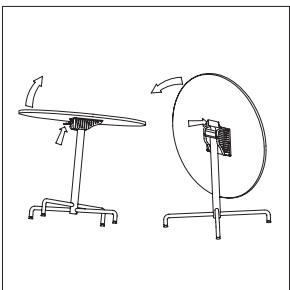

KEILHAUER

Gym

Gym

Designed by Andrew Jones

Optional ganging mechanism

Nesting tables

Flip-top mechanism

4501
W 20.5" D 22" H 32" SH 18"

4502
W 21.5" D 22" H 39" SH 25"

4511
W 20.5" D 22" H 32" SH 18"

4503
W 21.5" D 22" H 42.5" SH 28.5"

4531
W 32" D 32" H 29.5"

4538
DIAM. 36" H 29.5"

4541
W 32" D 32" H 29.5"
(flip-top)

4548
DIAM. 36" H 29.5"
(flip-top)