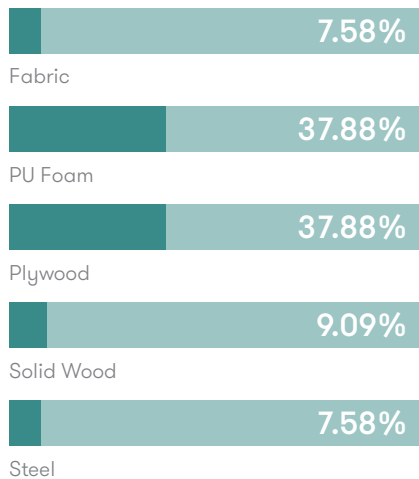

- (* - Selected models only)
- Webbed seat support
- Fully upholstered
- Tufted seat and back upholstery
- Solid Oak legs

Optional Features

- Two tone upholstery

Dimensions

Environmental Performance

Material Content

Components are constructed of the following

Recycled Content

Contains up to 8.00% of Recycled Material

Recyclability

The range is 100% recyclable

100%

Finish Options

Solid Oak legs can be stained or color washed