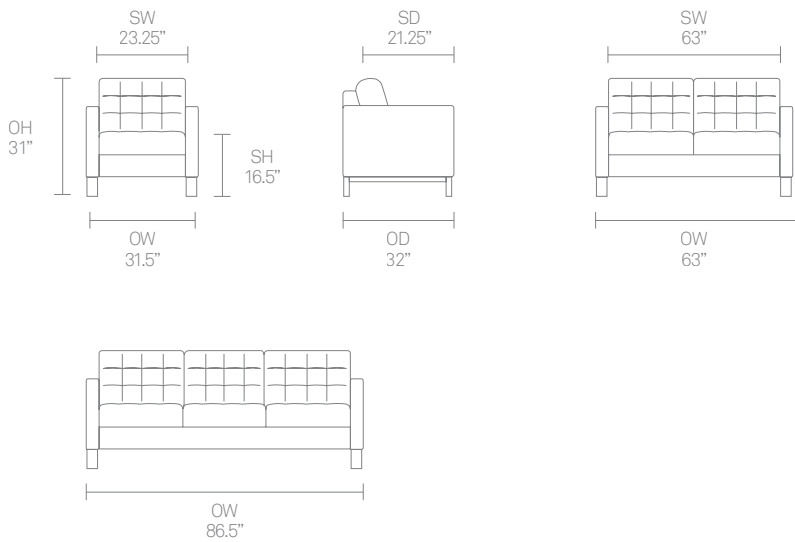

- (* - Selected models only)
- Webbed seat support
- Fully upholstered
- Tufted seat and back upholstery
- Solid Oak legs

Optional Features

- Two tone upholstery

Dimensions

Environmental Performance

Material Content