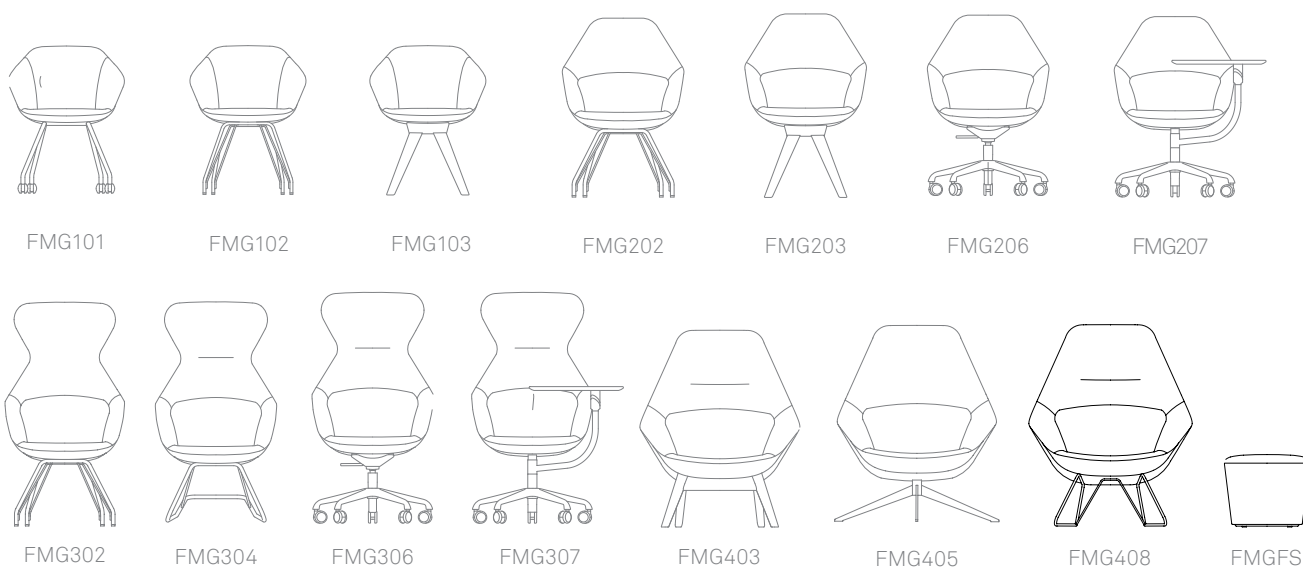

## Famiglia

Design by PearsonLloyd

The Famiglia seating family includes a collection of low, mid, high back and lounge chairs that between them offer a choice of metal or wooden legs and 5 star bases.

These are complemented by a range of occasional and light work tables for informal or formal needs.

## Dimensions