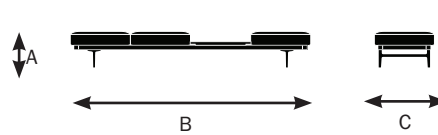

Model 75715

- A. Overall Height - 18"
- B. Overall Width - 112"
- C. Overall Depth - 28"