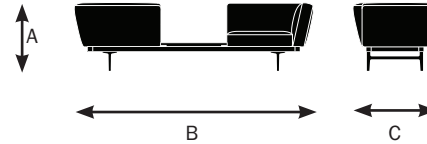

Model 75665

- A. Overall Height - 29"
- B. Overall Width - 103"
- C. Overall Depth - 33"