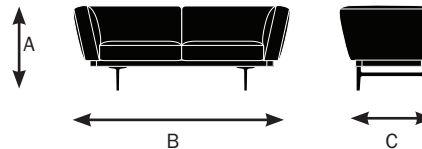

Model 75350

- A. Overall Height - 29"
- B. Overall Width - 75"
- C. Overall Depth - 33"