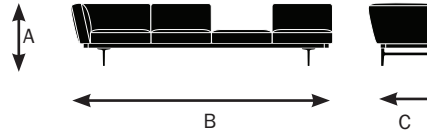

Model 75846

- A. Overall Height - 29"
- B. Overall Width - 121.5"
- C. Overall Depth - 33"