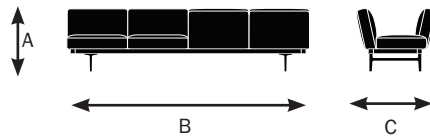

Model 75770

- A. Overall Height - 29"
- B. Overall Width - 112"
- C. Overall Depth - 33"