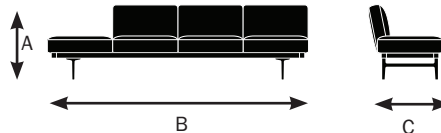

Model 75724

A. Overall Height - 29"
B. Overall Width - 112"
C. Overall Depth - 33"