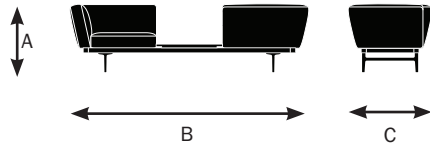

Garner Specifications

Designed by E00S
Made by Keilhauer

	75675 102" LAF front-facing corner, interior square table, RAF back-facing corner	75665 102" RAF front-facing corner, interior square table, LAF back-facing corner	75650 102" sofa	75710 112" backless bench	75720 112" bench	75722 112" bench with LAF square table
Seat Height	18"	18"	18"	18"	18"	18"
Seat Width	28"	28"	28"	28"	28"	28"
Seat Depth	22.5"	22.5"	22.5"	22.5"	22.5"	22.5"13"
Seat Pan Angle	0°	0°	0°	0°	0°	0°
Back						
Backrest Height	13"	13"	13"	N/A	13"	13"
Backrest Width	28"	28"	28"	N/A	28"	28"
Height of Lumbar Support	0"	0"	0"	N/A	0"	0"
Backrest Angle	105°	105°	105°	N/A	105°	105°
Backrest to Seat Angle	105°	105°	105°	N/A	105°	105°
Arms						
Arm Height	13"	13"	13"	N/A	N/A	N/A
Armrest Length	33"	33"	33"	N/A	N/A	N/A
Armrest Width	5"	5"	5"	N/A	N/A	N/A
Armrest Set back	N/A	N/A	N/A	N/A	N/A	N/A
Width Between Armrests	N/A	N/A	N/A	N/A	N/A	N/A

Model 75675

- A. Overall Height - 29"
- B. Overall Width - 103"
- C. Overall Depth - 33"