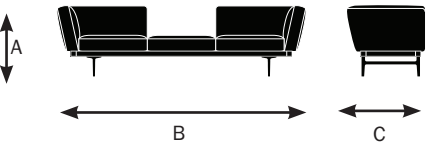

Model 75656

- A. Overall Height - 29"
- B. Overall Width - 103"
- C. Overall Depth - 33"