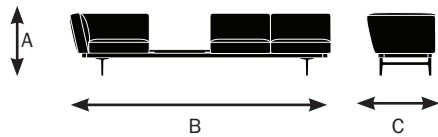

Model 75847

- A. Overall Height - 29"
- B. Overall Width - 121.5"
- C. Overall Depth - 33"