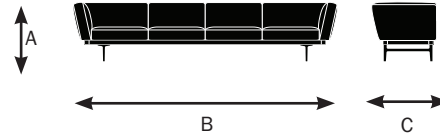

Model 75950

- A. Overall Height - 29"
- B. Overall Width - 131"
- C. Overall Depth - 33"