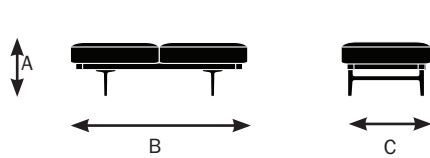

# Garner Specifications

Designed by E00S  
Made by Keilhauer

	75110	75120	75111	75121	75122	75123
	56" backless bench	56" bench	56" backless bench with square end table	56" bench with RAF square table	56" bench with LAF square table	56" bench with RAF square cushion
<b>Seat</b>						
Seat Height	18"	18"	18"	18"	18"	18"
Seat Width	28"	28"	28"	28"	28"	28"
Seat Depth	22.5"	22.5"	22.5"	22.5"	22.5"	22.5"
<b>Back</b>						
Backrest Height	N/A	13"	N/A	13"	13"	13"
Backrest Width	N/A	28"	N/A	28"	28"	28"
Backrest Angle	N/A	105°	N/A	105°	105°	105°
Backrest to Seat Angle	N/A	105°	N/A	105°	105°	105°

## Model 75110

- A. Overall Height - 18"
- B. Overall Width - 56"
- C. Overall Depth - 28"