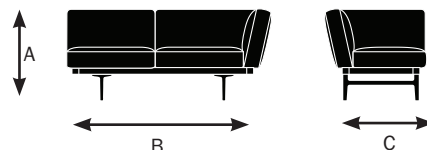

Model 75230

- A. Overall Height - 29"
- B. Overall Width - 65.5"
- C. Overall Depth - 33"