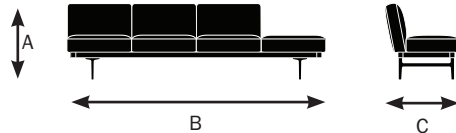

Garner Specifications

Designed by E00S
Made by Keilhauer

	75723	75724	75830	75840
Seat	112" bench with RAF square cushion	112" bench with LAF square cushion	121" RAF corner bench	121" LAF corner bench
Seat Height	18"	18"	18"	18"
Seat Width	28"	28"	28"	28"
Seat Depth	22.5"	22.5"	22.5"	22.5"
Seat Pan Angle	0°	0°	0°	0°
Back				
Backrest Height	13"	13"	13"	13"
Backrest Width	28"	28"	28"	28"
Height of Lumbar Support	0"	0"	0"	0"
Backrest Angle	105°	105°	105°	105°
Backrest to Seat Angle	105°	105°	105°	105°
Arms				
Arm Height	N/A	N/A	13"	13"
Armrest Length	N/A	N/A	33"	33"
Armrest Width	N/A	N/A	5"	5"
Armrest Set back	N/A	N/A	N/A	N/A
Width Between Armrests	N/A	N/A	N/A	N/A

Model 75723

A. Overall Height - 29"
B. Overall Width - 112"
C. Overall Depth - 33"