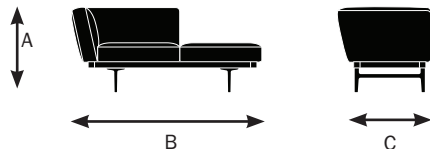

## Model 75234

- A. Overall Height - 29"
- B. Overall Width - 65.5"
- C. Overall Depth - 33"

## Model 75241

- A. Overall Height - 29"
- B. Overall Width - 65.5"
- C. Overall Depth - 33"

# Garner Specifications

Designed by E00S  
Made by Keilhauer

	75243 65° LAF corner bench with RAF square cushion	75350 74" sofa	75410 84" backless bench	75420 84" bench	75421 84" bench with RAF square table	75422 84" bench with LAF square table
<b>Seat</b>						
Seat Height	18"	18"	18"	18"	18"	18"
Seat Width	28"	28"	28"	28"	28"	28"
Seat Depth	22.5"	22.5"	22.5"	22.5"	22.5"	22.5"
<b>Back</b>						
Backrest Height	13"	13"	N/A	13"	13"	13"
Backrest Width	28"	28"	N/A	28"	28"	28"
Height of Lumbar Support	0°	0°	N/A	0°	0°	0°
Backrest Angle	105°	105°	105°	105°	105°	105°
Backrest to Seat Angle	105°	105°	105°	105°	105°	105°
<b>Arms</b>						
Arm Height	N/A	13"	N/A	N/A	N/A	N/A
Armrest Length	N/A	33"	N/A	N/A	N/A	N/A
Armrest Width	N/A	5"	N/A	N/A	N/A	N/A
Armrest Set back	N/A	N/A	N/A	N/A	N/A	N/A
Width Between Armrests	N/A	N/A	N/A	N/A	N/A	N/A
Arm Height from Floor	N/A	29"	N/A	N/A	N/A	N/A

## Model 75243

- A. Overall Height - 29"
- B. Overall Width - 65.5"
- C. Overall Depth - 33"