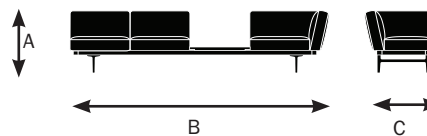

Model 75835

- A. Overall Height - 29"
- B. Overall Width - 121.5"
- C. Overall Depth - 33"