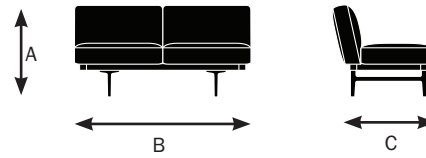

Model 75120

- A. Overall Height - 29"
- B. Overall Width - 56"
- C. Overall Depth - 33"