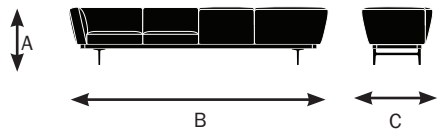

Model 75970

- A. Overall Height - 29"
- B. Overall Width - 131"
- C. Overall Depth - 33"