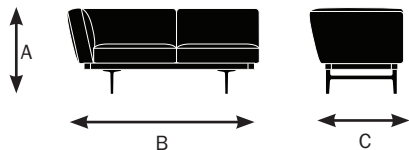

Model 75240

- A. Overall Height - 29"
- B. Overall Width - 56"
- C. Overall Depth - 33"