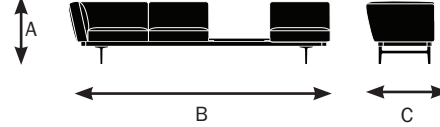

Model 75845

- A. Overall Height - 29"
- B. Overall Width - 121.5"
- C. Overall Depth - 33"