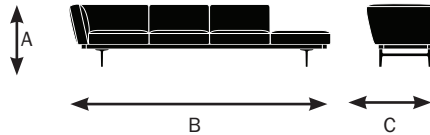

Garner Specifications

Designed by EOOS
Made by Keilhauer

	75843	75836	75838	75846	75848	75835
Seat	121" LAF corner bench with RAF square cushion	121" RAF corner bench with interior RAF square cushion	121" RAF corner bench with interior LAF square cushion	121" LAF corner bench with interior RAF square cushion	121" LAF corner bench with interior LAF square cushion	121" RAF corner bench with interior RAF square table
Seat Height	18"	18"	18"	18"	18"	18"
Seat Width	28"	28"	28"	28"	28"	28"
Seat Depth	22.5"	22.5"	22.5"	22.5"	22.5"	22.5"
Seat Pan Angle	0°	0°	0°	0°	0°	0°
Back						
Backrest Height	13"	13"	13"	13"	13"	13"
Backrest Width	28"	28"	28"	28"	28"	28"
Height of Lumbar Support	0"	0"	0"	0"	0"	0"
Backrest Angle	105°	105°	105°	105°	105°	105°
Backrest to Seat Angle	105°	105°	105°	105°	105°	105°
Arms						
Arm Height	13"	13"	13"	13"	13"	13"
Armrest Length	33"	33"	33"	33"	33"	33"
Armrest Width	5"	5"	5"	5"	5"	5"
Armrest Set back	N/A	N/A	N/A	N/A	N/A	N/A
Width Between Armrests	N/A	N/A	N/A	N/A	N/A	N/A

Model 75843

Garner

- A. Overall Height - 29"
- B. Overall Width - 121.5"
- C. Overall Depth - 33"