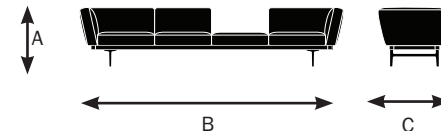

Model 75956

A. Overall Height - 29"
B. Overall Width - 131"
C. Overall Depth - 33"