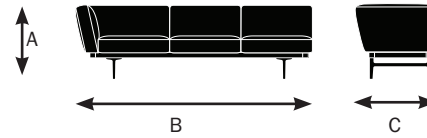

Model 75540

- A. Overall Height - 29"
- B. Overall Width - 93.5"
- C. Overall Depth - 33"