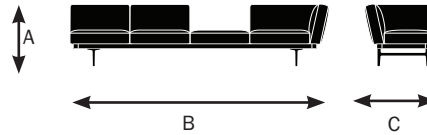

Model 75836

- A. Overall Height - 29"
- B. Overall Width - 121.5"
- C. Overall Depth - 33"