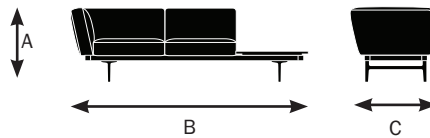

Model 75541

- A. Overall Height - 29"
- B. Overall Width - 93.5"
- C. Overall Depth - 33"