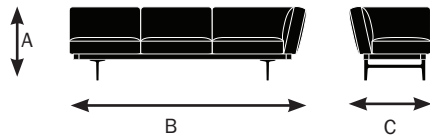

Garner Specifications

Designed by E00S
Made by Keilhauer

	75530	75540	75541	75532	75543	75534	75536	75546
	93" RAF corner bench	93" LAF corner bench	93" LAF corner bench with RAF square table	93" RAF corner bench with LAF square table	93" LAF corner bench with RAF square cushion	93" RAF corner bench with LAF square cushion	93" RAF corner bench with interior square cushion	93" LAF corner bench with interior square cushion
Seat								
Seat Height	18"	18"	18"	18"	18"	18"	18"	18"
Seat Width	28"	28"	28"	28"	28"	28"	28"	28"
Seat Depth	22.5"	22.5"	22.5"	22.5"	22.5"	22.5"	22.5"	22.5"
Seat Pan Angle	0°	0°	0°	0°	0°	0°	0°	0°
Back								
Backrest Height	13"	13"	13"	13"	13"	13"	13"	13"
Backrest Width	28"	28"	28"	28"	28"	28"	28"	28"
Height of Lumbar Support	0°	0°	0°	0°	0°	0°	0°	0°
Backrest Angle	105°	105°	105°	105°	105°	105°	105°	105°
Backrest to Seat Angle	105°	105°	105°	105°	105°	105°	105°	105°
Arms								
Arm Height	13"	13"	13"	13"	13"	13"	13"	13"
Armrest Length	33"	33"	33"	33"	33"	33"	33"	33"
Armrest Width	5"	5"	5"	5"	5"	5"	5"	5"
Armrest Set back	N/A	N/A	N/A	N/A	N/A	N/A	N/A	N/A
Width Between Armrests	N/A	N/A	N/A	N/A	N/A	N/A	N/A	N/A
Arm Height from Floor	29"	29"	29"	29"	29"	29"	29"	29"

Model 75530

- A. Overall Height - 29"
- B. Overall Width - 93.5"
- C. Overall Depth - 33"