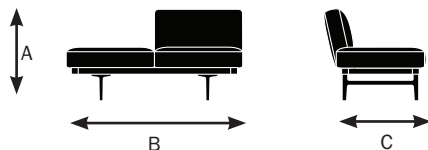

Garner Specifications

Designed by E00S
Made by Keilhauer

	75124	75230	75240	75232	75234	75241
	56" bench with LAF square cushion	65" RAF corner bench	65" LAF corner bench	65" RAF corner bench with LAF square table	65" RAF corner bench with LAF square cushion	65" LAF corner bench with RAF square table
Seat						
Seat Height	18"	18"	18"	18"	18"	18"
Seat Width	28"	28"	28"	28"	28"	28"
Seat Depth	22.5"	22.5"	22.5"	22.5"	22.5"	22.5"
Back						
Backrest Height	13"	13"	13"	13"	13"	13"
Backrest Width	28"	28"	28"	28"	28"	28"
Height of Lumbar Support	0°	0°	0°	0°	0°	0°
Backrest Angle	105°	105°	105°	105°	105°	105°
Backrest to Seat Angle	105°	105°	105°	105°	105°	105°
Arms						
Arm Height	N/A	13"	13"	13"	13"	13"
Armrest Length	N/A	33"	33"	33"	33"	33"
Armrest Width	N/A	5"	5"	5"	5"	5"
Armrest Set back	N/A	N/A	N/A	N/A	N/A	N/A
Width Between Armrests	N/A	N/A	N/A	N/A	N/A	N/A
Arm Height from Floor	N/A	29"	29"	29"	29"	29"

Model 75124

- A. Overall Height - 29"
- B. Overall Width - 56"
- C. Overall Depth - 33"