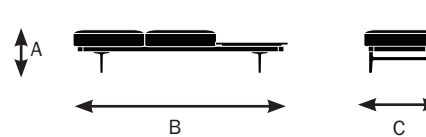

Model 75426

A. Overall Height - 29"  
B. Overall Width - 84"  
C. Overall Depth - 33"

Model 75425

A. Overall Height - 29"  
B. Overall Width - 84"  
C. Overall Depth - 33"

Model 75411

A. Overall Height - 18"  
B. Overall Width - 84"  
C. Overall Depth - 28"

# Garner Specifications

Designed by E00S  
Made by Keilhauer

	75530	75540	75541	75532	75543	75534	75536	75546
	93" RAF corner bench	93" LAF corner bench	93" LAF corner bench with RAF square table	93" RAF corner bench with LAF square table	93" LAF corner bench with RAF square cushion	93" RAF corner bench with LAF square cushion	93" RAF corner bench with interior square cushion	93" LAF corner bench with interior square cushion
<b>Seat</b>								
Seat Height	18"	18"	18"	18"	18"	18"	18"	18"
Seat Width	28"	28"	28"	28"	28"	28"	28"	28"
Seat Depth	22.5"	22.5"	22.5"	22.5"	22.5"	22.5"	22.5"	22.5"
Seat Pan Angle	0°	0°	0°	0°	0°	0°	0°	0°
<b>Back</b>								
Backrest Height	13"	13"	13"	13"	13"	13"	13"	13"
Backrest Width	28"	28"	28"	28"	28"	28"	28"	28"
Height of Lumbar Support	0°	0°	0°	0°	0°	0°	0°	0°
Backrest Angle	105°	105°	105°	105°	105°	105°	105°	105°
Backrest to Seat Angle	105°	105°	105°	105°	105°	105°	105°	105°
<b>Arms</b>								
Arm Height	13"	13"	13"	13"	13"	13"	13"	13"
Armrest Length	33"	33"	33"	33"	33"	33"	33"	33"
Armrest Width	5"	5"	5"	5"	5"	5"	5"	5"
Armrest Set back	N/A	N/A	N/A	N/A	N/A	N/A	N/A	N/A
Width Between Armrests	N/A	N/A	N/A	N/A	N/A	N/A	N/A	N/A
Arm Height from Floor	29"	29"	29"	29"	29"	29"	29"	29"