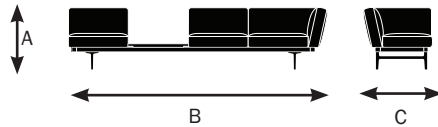

Garner Specifications

Designed by E00S
Made by Keilhauer

	75837 121" RAF corner bench with interior LAF square table	75845 121" LAF corner bench with interior RAF square table	75847 121" LAF corner bench with interior LAF square table	75950 130" sofa	75970 130" bench with LAF front-facing corner and RAF back-facing corner	75960 130" bench with RAF front-facing corner and LAF back-facing corner
Seat						
Seat Height	18"	18"	18"	18"	18"	18"
Seat Width	28"	28"	28"	28"	28"	28"
Seat Depth	22.5"	22.5"	22.5"	22.5"	22.5"	22.5"
Seat Pan Angle	0°	0°	0°	0°	0°	0°
Back						
Backrest Height	13"	13"	13"	13"	13"	13"
Backrest Width	28"	28"	28"	28"	28"	28"
Height of Lumbar Support	0"	0"	0"	0"	0"	0"
Backrest Angle	105°	105°	105°	105°	105°	105°
Backrest to Seat Angle	105°	105°	105°	105°	105°	105°
Arms						
Arm Height	13"	13"	13"	13"	13"	13"
Armrest Length	33"	33"	33"	33"	33"	33"
Armrest Width	5"	5"	5"	5"	5"	5"
Armrest Set back	N/A	N/A	N/A	N/A	N/A	N/A
Width Between Armrests	N/A	N/A	N/A	N/A	N/A	N/A

Model 75837

- A. Overall Height - 29"
- B. Overall Width - 121.5"
- C. Overall Depth - 33"