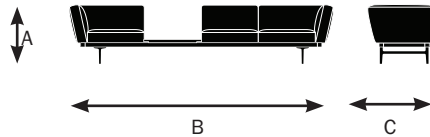

Model 75957

A. Overall Height - 29"
B. Overall Width - 131"
C. Overall Depth - 33"