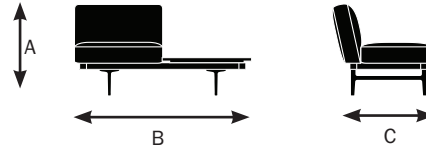

Model 75121

- A. Overall Height - 29"
- B. Overall Width - 56"
- C. Overall Depth - 33"