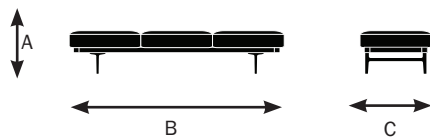

Model 75410

- A. Overall Height - 18"
- B. Overall Width - 84"
- C. Overall Depth - 28"