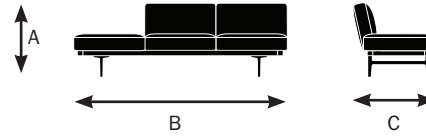

A. Overall Height - 29"
B. Overall Width - 84"
C. Overall Depth - 33"

Model 75415