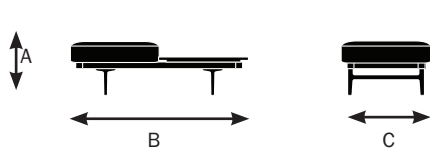

Model 75111

- A. Overall Height - 18"
- B. Overall Width - 56"
- C. Overall Depth - 28"