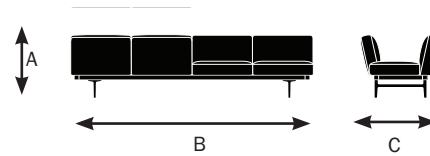

Model 75760

- A. Overall Height - 29"
- B. Overall Width - 112"
- C. Overall Depth - 33"