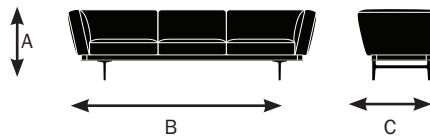

Model 75650

- A. Overall Height - 29"
- B. Overall Width - 103"
- C. Overall Depth - 33"