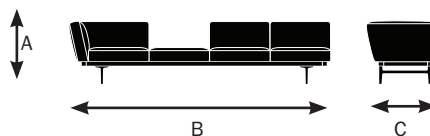

Model 75848

Garner

- A. Overall Height - 29"
- B. Overall Width - 121.5"
- C. Overall Depth - 33"