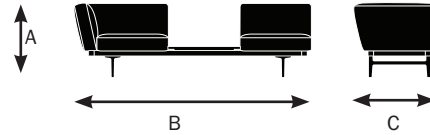

Model 75545

- A. Overall Height - 29"
- B. Overall Width - 93.5"
- C. Overall Depth - 33"