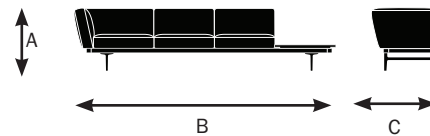

Model 75841

- A. Overall Height - 29"
- B. Overall Width - 121.5"
- C. Overall Depth - 33"