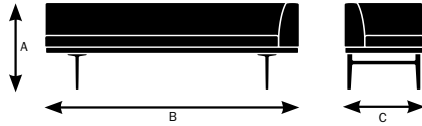

Parlez Specifications

Design by EOOS

	70530 82" RAF Corner Bench	70532 82" RAF Corner Bench With LEF Square Table	70534 82" RAF Corner Bench With LEF Square Cushion	70537 82" RAF Corner Bench With LEF Rectangular Table	70540 82" LAF Corner Bench	70541 82" LAF Corner Bench With REF Square Table	70543 82" LAF Corner Bench With REF Square Cushion	70546 82" LAF Corner Bench With REF Rectangular Table
Seat								
Seat Height	18.75"	18.75"	18.75"	18.75"	18.75"	18.75"	18.75"	18.75"
Seat Width	75.5"	50.5"	50.5"	63"	75.5"	50.5"	50.5"	63"
Seat Depth	18.75"	18.75"	18.75"	18.75"	18.75"	18.75"	18.75"	18.75"
Back								
Backrest Height	15.5"	15.5"	15.5"	15.5"	15.5"	15.5"	15.5"	15.5"
Backrest Width	82"	57"	57"	69.5"	82"	57"	57"	69.5"
Arms								
Arm Height	15.5"	15.5"	15.5"	15.5"	15.5"	15.5"	15.5"	15.5"
Armrest Length	25"	25"	25"	25"	25"	25"	25"	25"
Armrest Width	6.25"	6.25"	6.25"	6.25"	6.25"	6.25"	6.25"	6.25"
Table								
Width	N/A	31.5"	N/A	19"	N/A	31.5"	N/A	19"
Cushion								
Width	N/A	N/A	31.5"	N/A	N/A	N/A	31.5"	N/A

Model 70530

A. Overall Height	30"
B. Overall Width	82"
C. Overall Depth	25"