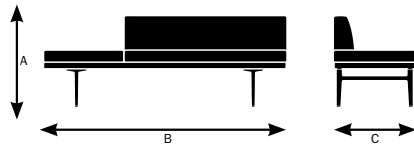

Model 70216

A. Overall Height	18.75"
B. Overall Width	75.5"
C. Overall Depth	25"

Model 70220

A. Overall Height	30"
B. Overall Width	75.5"
C. Overall Depth	25"

Model 70221

A. Overall Height	30"
B. Overall Width	75.5"
C. Overall Depth	25"

Model 70222

A. Overall Height	30"
B. Overall Width	75.5"
C. Overall Depth	25"

Model 70223

A. Overall Height	30"
B. Overall Width	75.5"
C. Overall Depth	25"

Model 70224

A. Overall Height	30"
B. Overall Width	75.5"
C. Overall Depth	25"

Model 70225

A. Overall Height	30"
B. Overall Width	75.5"
C. Overall Depth	25"

Model 70226

A. Overall Height	30"
B. Overall Width	75.5"
C. Overall Depth	25"

Model 70227

A. Overall Height	30"
B. Overall Width	75.5"
C. Overall Depth	25"

Parlez Specifications

Design by EOOS

	70310 88" Backless Bench	70311 88" Backless Bench With Square Table	70315 88" Backless Bench With Double Ended Rectangular Tables	70316 88" Backless Bench With Rectangular Table	70320 88" Bench	70321 88" Bench With REF Square Table	70322 88" Bench With LEF Square Table	70323 88" Bench With REF Square Cushion	70324 88" Bench With LEF Square Cushion	70325 88" Bench With Double Ended Rectangular Tables	70326 88" Bench With REF Rectangular Table	70327 88" Bench With LEF Rectangular Table
Seat												
Seat Height	18.75"	18.75"	18.75"	18.75"	18.75"	18.75"	18.75"	18.75"	18.75"	18.75"	18.75"	18.75"
Seat Width	88"	63"	63"	75.5"	88"	63"	63"	63"	63"	63"	75.5"	75.5"
Seat Depth	25"	25"	25"	25"	18.75"	18.75"	18.75"	18.75"	18.75"	18.75"	18.75"	18.75"
Back												
Backrest Height	N/A	N/A	N/A	N/A	15.5"	15.5"	15.5"	15.5"	15.5"	15.5"	15.5"	15.5"
Backrest Width	N/A	N/A	N/A	N/A	88"	63"	63"	63"	63"	63"	75.5"	75.5"
Table												
Width	N/A	25"	12.5"	12.5"	N/A	25"	25"	N/A	N/A	12.5"	12.5"	12.5"
Cushion												
Width	N/A	N/A	N/A	N/A	N/A	N/A	N/A	25"	25"	N/A	N/A	N/A