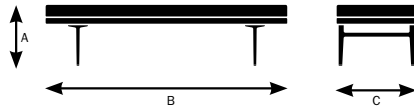

Parlez Specifications

Design by EOOS

	70210 75.5" Backless Bench	70211 75.5" Backless Bench With Square Table	70215 75.5" Backless Bench With Double Ended Rectangular Tables	70216 75.5" Backless Bench With Rectangular Table	70220 75.5" Bench	70221 75.5" Bench With REF Square Table	70222 75.5" Bench With LEF Square Table	70223 75.5" Bench With REF Square Cushion	70224 75.5" Bench With LEF Square Cushion	70225 75.5" Bench With Double Ended Rectangular Tables	70226 75.5" Bench With REF Rectangular Table	70227 75.5" Bench With LEF Rectangular Table
Seat												
Seat Height	18.75"	18.75"	18.75"	18.75"	18.75"	18.75"	18.75"	18.75"	18.75"	18.75"	18.75"	18.75"
Seat Width	75.5"	50.5"	50.5"	63"	75.5"	50.5"	50.5"	50.5"	50.5"	50.5"	63"	63"
Seat Depth	25"	25"	25"	25"	18.75"	18.75"	18.75"	18.75"	18.75"	18.75"	18.75"	18.75"
Back												
Backrest Height	N/A	N/A	N/A	N/A	15.5"	15.5"	15.5"	15.5"	15.5"	15.5"	15.5"	15.5"
Backrest Width	N/A	N/A	N/A	N/A	63"	50.5"	50.5"	50.5"	50.5"	50.5"	63"	63"
Table												
Width	N/A	25"	12.5"	12.5"	N/A	25"	25"	N/A	N/A	12.5"	12.5"	12.5"
Cushion												
Width	N/A	N/A	N/A	N/A	N/A	N/A	N/A	25"	25"	N/A	N/A	N/A

Model 70210

A. Overall Height	18.75"
B. Overall Width	75.5"
C. Overall Depth	25"