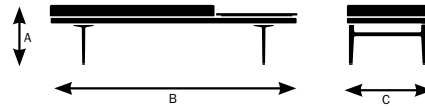

Parlez Specifications

Design by EOOS

	70210 75.5" Backless Bench	70211 75.5" Backless Bench With Square Table	70215 75.5" Backless Bench With Double Ended Rectangular Tables	70216 75.5" Backless Bench With Rectangular Table	70220 75.5" Bench	70221 75.5" Bench With REF Square Table	70222 75.5" Bench With LEF Square Table	70223 75.5" Bench With REF Square Cushion	70224 75.5" Bench With LEF Square Cushion	70225 75.5" Bench With Double Ended Rectangular Tables	70226 75.5" Bench With REF Rectangular Table	70227 75.5" Bench With LEF Rectangular Table
Seat												
Seat Height	18.75"	18.75"	18.75"	18.75"	18.75"	18.75"	18.75"	18.75"	18.75"	18.75"	18.75"	18.75"
Seat Width	75.5"	50.5"	50.5"	63"	75.5"	50.5"	50.5"	50.5"	50.5"	50.5"	63"	63"
Seat Depth	25"	25"	25"	25"	18.75"	18.75"	18.75"	18.75"	18.75"	18.75"	18.75"	18.75"
Back												
Backrest Height	N/A	N/A	N/A	N/A	15.5"	15.5"	15.5"	15.5"	15.5"	15.5"	15.5"	15.5"
Backrest Width	N/A	N/A	N/A	N/A	63"	50.5"	50.5"	50.5"	50.5"	50.5"	63"	63"
Table												
Width	N/A	25"	12.5"	12.5"	N/A	25"	25"	N/A	N/A	12.5"	12.5"	12.5"
Cushion												
Width	N/A	N/A	N/A	N/A	N/A	N/A	N/A	25"	25"	N/A	N/A	N/A

Model 70210

A. Overall Height	18.75"
B. Overall Width	75.5"
C. Overall Depth	25"

Model 70211

A. Overall Height	18.75"
B. Overall Width	75.5"
C. Overall Depth	25"

Model 70215

A. Overall Height	18.75"
B. Overall Width	75.5"
C. Overall Depth	25"