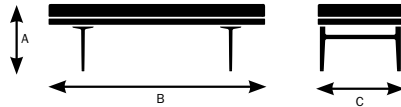

KEILHAUER

Parlez

Parlez Specifications

Design by EOOS

	70110 63" Backless Bench	70111 63" Backless Bench With Square Table	70115 63" Backless Bench With Double Ended Rectangular Tables	70116 63" Backless Bench With Rectangular Table	70120 63" Bench	70121 63" Bench With REF Square Table	70122 63" Bench With LEF Square Table	70123 63" Bench With REF Square Cushion	70124 63" Bench With LEF Square Cushion	70125 63" Bench With Double Ended Rectangular Tables	70126 63" Bench With REF Rectangular Table	70127 63" Bench With LEF Rectangular Table
Seat												
Seat Height	18.75"	18.75"	18.75"	18.75"	18.75"	18.75"	18.75"	18.75"	18.75"	18.75"	18.75"	18.75"
Seat Width	63"	38"	38"	50.5"	63"	38"	38"	38"	38"	38"	50.5"	50.5"
Seat Depth	25"	25"	25"	25"	18.75"	18.75"	18.75"	18.75"	18.75"	18.75"	18.75"	18.75"
Back												
Backrest Height	N/A	N/A	N/A	N/A	15.5"	15.5"	15.5"	15.5"	15.5"	15.5"	15.5"	15.5"
Backrest Width	N/A	N/A	N/A	N/A	63"	38"	38"	38"	38"	38"	50.5"	50.5"
Table												
Width	N/A	25"	12.5"	12.5"	N/A	25"	25"	N/A	N/A	12.5"	12.5"	12.5"
Cushion												
Width	N/A	N/A	N/A	N/A	N/A	N/A	N/A	25"	25"	N/A	N/A	N/A

Model 70110

A. Overall Height	18.75"
B. Overall Width	63"
C. Overall Depth	25"

Model 70111

A. Overall Height	18.75"
B. Overall Width	63"
C. Overall Depth	25"

Model 70115

A. Overall Height	18.75"
B. Overall Width	63"
C. Overall Depth	25"