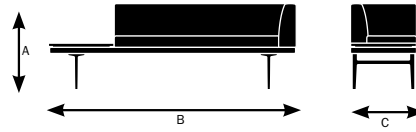

Model 70632

A. Overall Height	30"
B. Overall Width	94.5"
C. Overall Depth	25"