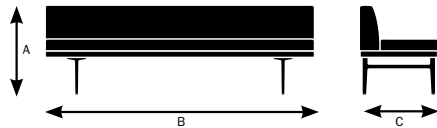

Parlez Specifications

Design by EOOS

	70310 88" Backless Bench	70311 88" Backless Bench With Square Table	70315 88" Backless Bench With Double Ended Rectangular Tables	70316 88" Backless Bench With Rectangular Table	70320 88" Bench	70321 88" Bench With REF Square Table	70322 88" Bench With LEF Square Table	70323 88" Bench With REF Square Cushion	70324 88" Bench With LEF Square Cushion	70325 88" Bench With Double Ended Rectangular Tables	70326 88" Bench With REF Rectangular Table	70327 88" Bench With LEF Rectangular Table
Seat												
Seat Height	18.75"	18.75"	18.75"	18.75"	18.75"	18.75"	18.75"	18.75"	18.75"	18.75"	18.75"	18.75"
Seat Width	88"	63"	63"	75.5"	88"	63"	63"	63"	63"	63"	75.5"	75.5"
Seat Depth	25"	25"	25"	25"	18.75"	18.75"	18.75"	18.75"	18.75"	18.75"	18.75"	18.75"
Back												
Backrest Height	N/A	N/A	N/A	N/A	15.5"	15.5"	15.5"	15.5"	15.5"	15.5"	15.5"	15.5"
Backrest Width	N/A	N/A	N/A	N/A	88"	63"	63"	63"	63"	63"	75.5"	75.5"
Table												
Width	N/A	25"	12.5"	12.5"	N/A	25"	25"	N/A	N/A	12.5"	12.5"	12.5"
Cushion												
Width	N/A	N/A	N/A	N/A	N/A	N/A	N/A	25"	25"	N/A	N/A	N/A

Model 70310

A. Overall Height	18.75"
B. Overall Width	88"
C. Overall Depth	25"

Model 70311

A. Overall Height	18.75"
B. Overall Width	88"
C. Overall Depth	25"

Model 70315

A. Overall Height	18.75"
B. Overall Width	88"
C. Overall Depth	25"

Model 70316

A. Overall Height	18.75"
B. Overall Width	88"
C. Overall Depth	25"

Model 70320

A. Overall Height	30"
B. Overall Width	88"
C. Overall Depth	25"

Model 70321

A. Overall Height	30"
B. Overall Width	88"
C. Overall Depth	25"