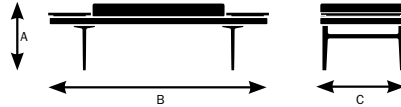

KEILHAUER

Parlez

Parlez Specifications

Design by EOOS

	70110 63" Backless Bench	70111 63" Backless Bench With Square Table	70115 63" Backless Bench With Double Ended Rectangular Tables	70116 63" Backless Bench With Rectangular Table	70120 63" Bench	70121 63" Bench With REF Square Table	70122 63" Bench With LEF Square Table	70123 63" Bench With REF Square Cushion	70124 63" Bench With LEF Square Cushion	70125 63" Bench With Double Ended Rectangular Tables	70126 63" Bench With REF Rectangular Table	70127 63" Bench With LEF Rectangular Table
Seat												
Seat Height	18.75"	18.75"	18.75"	18.75"	18.75"	18.75"	18.75"	18.75"	18.75"	18.75"	18.75"	18.75"
Seat Width	63"	38"	38"	50.5"	63"	38"	38"	38"	38"	38"	50.5"	50.5"
Seat Depth	25"	25"	25"	25"	18.75"	18.75"	18.75"	18.75"	18.75"	18.75"	18.75"	18.75"
Back												
Backrest Height	N/A	N/A	N/A	N/A	15.5"	15.5"	15.5"	15.5"	15.5"	15.5"	15.5"	15.5"
Backrest Width	N/A	N/A	N/A	N/A	63"	38"	38"	38"	38"	38"	50.5"	50.5"
Table												
Width	N/A	25"	12.5"	12.5"	N/A	25"	25"	N/A	N/A	12.5"	12.5"	12.5"
Cushion												
Width	N/A	N/A	N/A	N/A	N/A	N/A	N/A	25"	25"	N/A	N/A	N/A

Model 70110

A. Overall Height	18.75"
B. Overall Width	63"
C. Overall Depth	25"

Model 70111

A. Overall Height	18.75"
B. Overall Width	63"
C. Overall Depth	25"

Model 70115

A. Overall Height	18.75"
B. Overall Width	63"
C. Overall Depth	25"

Model 70116

A. Overall Height	18.75"
B. Overall Width	63"
C. Overall Depth	25"

Model 70120

A. Overall Height	30"
B. Overall Width	63"
C. Overall Depth	25"

Model 70121

A. Overall Height	30"
B. Overall Width	63"
C. Overall Depth	25"