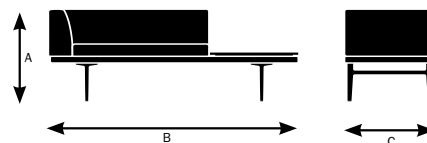

Model 70437

A. Overall Height	30"
B. Overall Width	69.5"
C. Overall Depth	25"

Model 70440

A. Overall Height	30"
B. Overall Width	69.5"
C. Overall Depth	25"

Model 70441

A. Overall Height	30"
B. Overall Width	69.5"
C. Overall Depth	25"

Model 70443

A. Overall Height	30"
B. Overall Width	69.5"
C. Overall Depth	25"

Model 70446

A. Overall Height	30"
B. Overall Width	69.5"
C. Overall Depth	25"

Parlez Specifications

Design by EOOS

	70530 82" RAF Corner Bench	70532 82" RAF Corner Bench With LEF Square Table	70534 82" RAF Corner Bench With LEF Square Cushion	70537 82" RAF Corner Bench With LEF Rectangular Table	70540 82" LAF Corner Bench	70541 82" LAF Corner Bench With REF Square Table	70543 82" LAF Corner Bench With REF Square Cushion	70546 82" LAF Corner Bench With REF Rectangular Table
Seat								
Seat Height	18.75"	18.75"	18.75"	18.75"	18.75"	18.75"	18.75"	18.75"
Seat Width	75.5"	50.5"	50.5"	63"	75.5"	50.5"	50.5"	63"
Seat Depth	18.75"	18.75"	18.75"	18.75"	18.75"	18.75"	18.75"	18.75"
Back								
Backrest Height	15.5"	15.5"	15.5"	15.5"	15.5"	15.5"	15.5"	15.5"
Backrest Width	82"	57"	57"	69.5"	82"	57"	57"	69.5"
Arms								
Arm Height	15.5"	15.5"	15.5"	15.5"	15.5"	15.5"	15.5"	15.5"
Armrest Length	25"	25"	25"	25"	25"	25"	25"	25"
Armrest Width	6.25"	6.25"	6.25"	6.25"	6.25"	6.25"	6.25"	6.25"
Table								
Width	N/A	31.5"	N/A	19"	N/A	31.5"	N/A	19"
Cushion								
Width	N/A	N/A	31.5"	N/A	N/A	N/A	31.5"	N/A