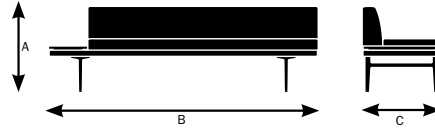

Model 70325

A. Overall Height	30"
B. Overall Width	88"
C. Overall Depth	25"

Model 70326

A. Overall Height	30"
B. Overall Width	88"
C. Overall Depth	25"

Model 70327

A. Overall Height	30"
B. Overall Width	88"
C. Overall Depth	25"

Parlez Specifications

Design by EOOS

	70430 69.5" RAF Corner Bench	70432 69.5" RAF Corner Bench With LEF Square Table	70434 69.5" RAF Corner Bench With LEF Square Cushion	70437 69.5" RAF Corner Bench With LEF Rectangular Table	70440 69.5" LAF Corner Bench	70441 69.5" LAF Corner Bench With REF Square Table	70443 69.5" LAF Corner Bench With REF Square Cushion	70446 69.5" LAF Corner Bench With REF Rectangular Table
Seat								
Seat Height	18.75"	18.75"	18.75"	18.75"	18.75"	18.75"	18.75"	18.75"
Seat Width	63"	38"	38"	50.5"	63"	38"	38"	50.5"
Seat Depth	18.75"	18.75"	18.75"	18.75"	18.75"	18.75"	18.75"	18.75"
Back								
Backrest Height	15.5"	15.5"	15.5"	15.5"	15.5"	15.5"	15.5"	15.5"
Backrest Width	69.5"	44.5"	44.5"	57"	69.5"	44.5"	44.5"	57"
Arms								
Arm Height	15.5"	15.5"	15.5"	15.5"	15.5"	15.5"	15.5"	15.5"
Armrest Length	25"	25"	25"	25"	25"	25"	25"	25"
Armrest Width	6.25"	6.25"	6.25"	6.25"	6.25"	6.25"	6.25"	6.25"
Table								
Width	N/A	31.5"	N/A	19"	N/A	31.5"	N/A	19"
Cushion								
Width	N/A	N/A	31.5"	N/A	N/A	N/A	31.5"	N/A