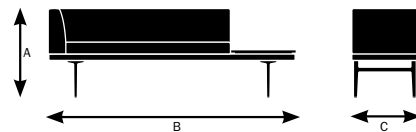

Model 70637

A. Overall Height	30"
B. Overall Width	94.5"
C. Overall Depth	25"

Model 70640

A. Overall Height	30"
B. Overall Width	94.5"
C. Overall Depth	25"

Model 70641

A. Overall Height	30"
B. Overall Width	94.5"
C. Overall Depth	25"

Model 70643

A. Overall Height	30"
B. Overall Width	94.5"
C. Overall Depth	25"

Model 70646

A. Overall Height	30"
B. Overall Width	94.5"
C. Overall Depth	25"

Construction Material

Tabletop	Quartz/Laminate/Wood
Base	Aluminium
Frame	Steel
Seat/Cushioning	Plywood/Foam
Back	Plywood/Foam