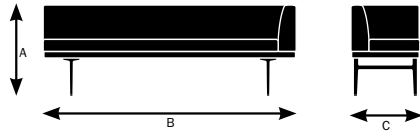

Parlez Specifications

Design by EOOS

	70630 94.5" RAF Corner Bench	70632 94.5" RAF Corner Bench With LEF Square Table	70634 94.5" RAF Corner Bench With LEF Square Cushion	70637 94.5" RAF Corner Bench With LEF Rectangular Table	70640 94.5" LAF Corner Bench	70641 94.5" LAF Corner Bench With REF Square Table	70643 94.5" LAF Corner Bench With REF Square Cushion	70646 94.5" LAF Corner Bench With REF Rectangular Table
Seat								
Seat Height	18.75"	18.75"	18.75"	18.75"	18.75"	18.75"	18.75"	18.75"
Seat Width	88"	63"	63"	75.5"	88"	63"	63"	75.5"
Seat Depth	18.75"	18.75"	18.75"	18.75"	18.75"	18.75"	18.75"	18.75"
Back								
Backrest Height	15.5"	15.5"	15.5"	15.5"	15.5"	15.5"	15.5"	15.5"
Backrest Width	94.5"	69.5"	69.5"	82"	94.5"	69.5"	69.5"	82"
Arms								
Arm Height	15.5"	15.5"	15.5"	15.5"	15.5"	15.5"	15.5"	15.5"
Armrest Length	25"	25"	25"	25"	25"	25"	25"	25"
Armrest Width	6.25"	6.25"	6.25"	6.25"	6.25"	6.25"	6.25"	6.25"
Table								
Width	N/A	31.5"	N/A	19"	N/A	31.5"	N/A	19"
Cushion								
Width	N/A	N/A	31.5"	N/A	N/A	N/A	31.5"	N/A

Model 70630

A. Overall Height	30"
B. Overall Width	94.5"
C. Overall Depth	25"