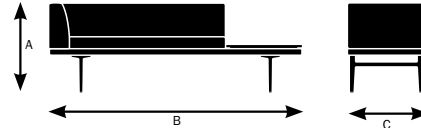

Model 70537

A. Overall Height	30"
B. Overall Width	82"
C. Overall Depth	25"

Model 70540

A. Overall Height	30"
B. Overall Width	82"
C. Overall Depth	25"

Model 70541

A. Overall Height	30"
B. Overall Width	82"
C. Overall Depth	25"

Model 70543

A. Overall Height	30"
B. Overall Width	82"
C. Overall Depth	25"

Model 70546

A. Overall Height	30"
B. Overall Width	82"
C. Overall Depth	25"

Parlez Specifications

Design by EOOS

	70630 94.5" RAF Corner Bench	70632 94.5" RAF Corner Bench With LEF Square Table	70634 94.5" RAF Corner Bench With LEF Square Cushion	70637 94.5" RAF Corner Bench With LEF Rectangular Table	70640 94.5" LAF Corner Bench	70641 94.5" LAF Corner Bench With REF Square Table	70643 94.5" LAF Corner Bench With REF Square Cushion	70646 94.5" LAF Corner Bench With REF Rectangular Table
Seat								
Seat Height	18.75"	18.75"	18.75"	18.75"	18.75"	18.75"	18.75"	18.75"
Seat Width	88"	63"	63"	75.5"	88"	63"	63"	75.5"
Seat Depth	18.75"	18.75"	18.75"	18.75"	18.75"	18.75"	18.75"	18.75"
Back								
Backrest Height	15.5"	15.5"	15.5"	15.5"	15.5"	15.5"	15.5"	15.5"
Backrest Width	94.5"	69.5"	69.5"	82"	94.5"	69.5"	69.5"	82"
Arms								
Arm Height	15.5"	15.5"	15.5"	15.5"	15.5"	15.5"	15.5"	15.5"
Armrest Length	25"	25"	25"	25"	25"	25"	25"	25"
Armrest Width	6.25"	6.25"	6.25"	6.25"	6.25"	6.25"	6.25"	6.25"
Table								
Width	N/A	31.5"	N/A	19"	N/A	31.5"	N/A	19"
Cushion								
Width	N/A	N/A	31.5"	N/A	N/A	N/A	31.5"	N/A