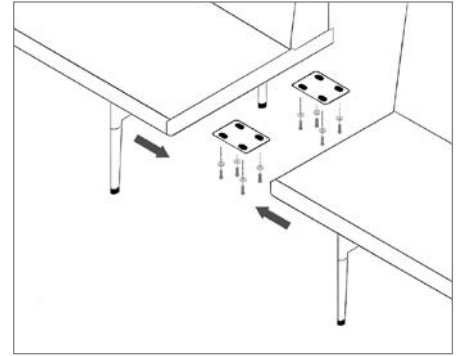

Parlez Colors and Finishes

Base Finishes

Ganging

Table Top Options

Ash

Walnut

Quartz

Solid Matte Laminate