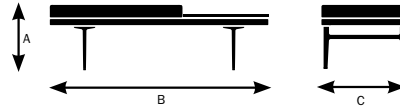

KEILHAUER

Parlez

Parlez Specifications

Design by EOOS

	70110 63" Backless Bench	70111 63" Backless Bench With Square Table	70115 63" Backless Bench With Double Ended Rectangular Tables	70116 63" Backless Bench With Rectangular Table	70120 63" Bench	70121 63" Bench With REF Square Table	70122 63" Bench With LEF Square Table	70123 63" Bench With REF Square Cushion	70124 63" Bench With LEF Square Cushion	70125 63" Bench With Double Ended Rectangular Tables	70126 63" Bench With REF Rectangular Table	70127 63" Bench With LEF Rectangular Table
Seat												
Seat Height	18.75"	18.75"	18.75"	18.75"	18.75"	18.75"	18.75"	18.75"	18.75"	18.75"	18.75"	18.75"
Seat Width	63"	38"	38"	50.5"	63"	38"	38"	38"	38"	38"	50.5"	50.5"
Seat Depth	25"	25"	25"	25"	18.75"	18.75"	18.75"	18.75"	18.75"	18.75"	18.75"	18.75"
Back												
Backrest Height	N/A	N/A	N/A	N/A	15.5"	15.5"	15.5"	15.5"	15.5"	15.5"	15.5"	15.5"
Backrest Width	N/A	N/A	N/A	N/A	63"	38"	38"	38"	38"	38"	50.5"	50.5"
Table												
Width	N/A	25"	12.5"	12.5"	N/A	25"	25"	N/A	N/A	12.5"	12.5"	12.5"
Cushion												
Width	N/A	N/A	N/A	N/A	N/A	N/A	N/A	25"	25"	N/A	N/A	N/A

Model 70110

A. Overall Height	18.75"
B. Overall Width	63"
C. Overall Depth	25"

Model 70111

A. Overall Height	18.75"
B. Overall Width	63"
C. Overall Depth	25"

Model 70115

A. Overall Height	18.75"
B. Overall Width	63"
C. Overall Depth	25"