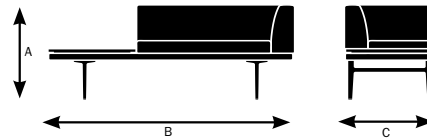

Model 70432

A. Overall Height	30"
B. Overall Width	69.5"
C. Overall Depth	25"