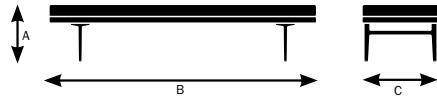

Parlez Specifications

Design by EOOS

	70310 88" Backless Bench	70311 88" Backless Bench With Square Table	70315 88" Backless Bench With Double Ended Rectangular Tables	70316 88" Backless Bench With Rectangular Table	70320 88" Bench	70321 88" Bench With REF Square Table	70322 88" Bench With LEF Square Table	70323 88" Bench With REF Square Cushion	70324 88" Bench With LEF Square Cushion	70325 88" Bench With Double Ended Rectangular Tables	70326 88" Bench With REF Rectangular Table	70327 88" Bench With LEF Rectangular Table
Seat												
Seat Height	18.75"	18.75"	18.75"	18.75"	18.75"	18.75"	18.75"	18.75"	18.75"	18.75"	18.75"	18.75"
Seat Width	88"	63"	63"	75.5"	88"	63"	63"	63"	63"	63"	75.5"	75.5"
Seat Depth	25"	25"	25"	25"	18.75"	18.75"	18.75"	18.75"	18.75"	18.75"	18.75"	18.75"
Back												
Backrest Height	N/A	N/A	N/A	N/A	15.5"	15.5"	15.5"	15.5"	15.5"	15.5"	15.5"	15.5"
Backrest Width	N/A	N/A	N/A	N/A	88"	63"	63"	63"	63"	63"	75.5"	75.5"
Table												
Width	N/A	25"	12.5"	12.5"	N/A	25"	25"	N/A	N/A	12.5"	12.5"	12.5"
Cushion												
Width	N/A	N/A	N/A	N/A	N/A	N/A	N/A	25"	25"	N/A	N/A	N/A

Model 70310

A. Overall Height	18.75"
B. Overall Width	88"
C. Overall Depth	25"