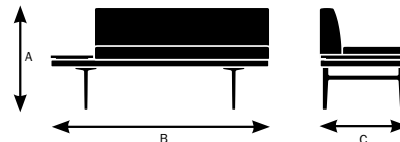

Model 70122

A. Overall Height	30"
B. Overall Width	63"
C. Overall Depth	25"

Model 70123

A. Overall Height	30"
B. Overall Width	63"
C. Overall Depth	25"

Model 70124

A. Overall Height	30"
B. Overall Width	63"
C. Overall Depth	25"

Model 70125

A. Overall Height	30"
B. Overall Width	63"
C. Overall Depth	25"

Model 70126

A. Overall Height	30"
B. Overall Width	63"
C. Overall Depth	25"

Model 70127

A. Overall Height	30"
B. Overall Width	63"
C. Overall Depth	25"

Parlez Specifications

Design by EOOS

	70210 75.5" Backless Bench	70211 75.5" Backless Bench With Square Table	70215 75.5" Backless Bench With Double Ended Rectangular Tables	70216 75.5" Backless Bench With Rectangular Table	70220 75.5" Bench	70221 75.5" Bench With REF Square Table	70222 75.5" Bench With LEF Square Table	70223 75.5" Bench With REF Square Cushion	70224 75.5" Bench With LEF Square Cushion	70225 75.5" Bench With Double Ended Rectangular Tables	70226 75.5" Bench With REF Rectangular Table	70227 75.5" Bench With LEF Rectangular Table
Seat												
Seat Height	18.75"	18.75"	18.75"	18.75"	18.75"	18.75"	18.75"	18.75"	18.75"	18.75"	18.75"	18.75"
Seat Width	75.5"	50.5"	50.5"	63"	75.5"	50.5"	50.5"	50.5"	50.5"	50.5"	63"	63"
Seat Depth	25"	25"	25"	25"	18.75"	18.75"	18.75"	18.75"	18.75"	18.75"	18.75"	18.75"
Back												
Backrest Height	N/A	N/A	N/A	N/A	15.5"	15.5"	15.5"	15.5"	15.5"	15.5"	15.5"	15.5"
Backrest Width	N/A	N/A	N/A	N/A	63"	50.5"	50.5"	50.5"	50.5"	50.5"	63"	63"
Table												
Width	N/A	25"	12.5"	12.5"	N/A	25"	25"	N/A	N/A	12.5"	12.5"	12.5"
Cushion												
Width	N/A	N/A	N/A	N/A	N/A	N/A	N/A	25"	25"	N/A	N/A	N/A

Model 70210

A. Overall Height	18.75"
B. Overall Width	75.5"
C. Overall Depth	25"

Model 70211

A. Overall Height	18.75"
B. Overall Width	75.5"
C. Overall Depth	25"

Model 70215

A. Overall Height	18.75"
B. Overall Width	75.5"
C. Overall Depth	25"