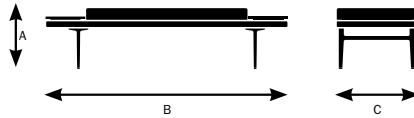

Parlez Specifications

Design by EOOS

	70210 75.5" Backless Bench	70211 75.5" Backless Bench With Square Table	70215 75.5" Backless Bench With Double Ended Rectangular Tables	70216 75.5" Backless Bench With Rectangular Table	70220 75.5" Bench	70221 75.5" Bench With REF Square Table	70222 75.5" Bench With LEF Square Table	70223 75.5" Bench With REF Square Cushion	70224 75.5" Bench With LEF Square Cushion	70225 75.5" Bench With Double Ended Rectangular Tables	70226 75.5" Bench With REF Rectangular Table	70227 75.5" Bench With LEF Rectangular Table
Seat												
Seat Height	18.75"	18.75"	18.75"	18.75"	18.75"	18.75"	18.75"	18.75"	18.75"	18.75"	18.75"	18.75"
Seat Width	75.5"	50.5"	50.5"	63"	75.5"	50.5"	50.5"	50.5"	50.5"	50.5"	63"	63"
Seat Depth	25"	25"	25"	25"	18.75"	18.75"	18.75"	18.75"	18.75"	18.75"	18.75"	18.75"
Back												
Backrest Height	N/A	N/A	N/A	N/A	15.5"	15.5"	15.5"	15.5"	15.5"	15.5"	15.5"	15.5"
Backrest Width	N/A	N/A	N/A	N/A	63"	50.5"	50.5"	50.5"	50.5"	50.5"	63"	63"
Table												
Width	N/A	25"	12.5"	12.5"	N/A	25"	25"	N/A	N/A	12.5"	12.5"	12.5"
Cushion												
Width	N/A	N/A	N/A	N/A	N/A	N/A	N/A	25"	25"	N/A	N/A	N/A

Model 70210

A. Overall Height	18.75"
B. Overall Width	75.5"
C. Overall Depth	25"

Model 70211

A. Overall Height	18.75"
B. Overall Width	75.5"
C. Overall Depth	25"

Model 70215

A. Overall Height	18.75"
B. Overall Width	75.5"
C. Overall Depth	25"

Model 70216

A. Overall Height	18.75"
B. Overall Width	75.5"
C. Overall Depth	25"

Model 70220

A. Overall Height	30"
B. Overall Width	75.5"
C. Overall Depth	25"

Model 70221

A. Overall Height	30"
B. Overall Width	75.5"
C. Overall Depth	25"