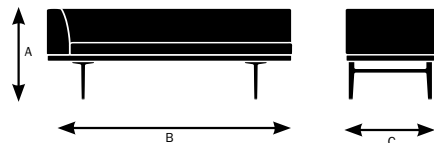

Model 70440

A. Overall Height	30"
B. Overall Width	69.5"
C. Overall Depth	25"