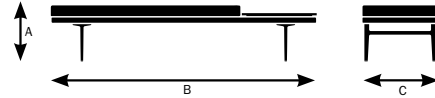

Parlez Specifications

Design by EOOS

	70310 88" Backless Bench	70311 88" Backless Bench With Square Table	70315 88" Backless Bench With Double Ended Rectangular Tables	70316 88" Backless Bench With Rectangular Table	70320 88" Bench	70321 88" Bench With REF Square Table	70322 88" Bench With LEF Square Table	70323 88" Bench With REF Square Cushion	70324 88" Bench With LEF Square Cushion	70325 88" Bench With Double Ended Rectangular Tables	70326 88" Bench With REF Rectangular Table	70327 88" Bench With LEF Rectangular Table
Seat												
Seat Height	18.75"	18.75"	18.75"	18.75"	18.75"	18.75"	18.75"	18.75"	18.75"	18.75"	18.75"	18.75"
Seat Width	88"	63"	63"	75.5"	88"	63"	63"	63"	63"	63"	75.5"	75.5"
Seat Depth	25"	25"	25"	25"	18.75"	18.75"	18.75"	18.75"	18.75"	18.75"	18.75"	18.75"
Back												
Backrest Height	N/A	N/A	N/A	N/A	15.5"	15.5"	15.5"	15.5"	15.5"	15.5"	15.5"	15.5"
Backrest Width	N/A	N/A	N/A	N/A	88"	63"	63"	63"	63"	63"	75.5"	75.5"
Table												
Width	N/A	25"	12.5"	12.5"	N/A	25"	25"	N/A	N/A	12.5"	12.5"	12.5"
Cushion												
Width	N/A	N/A	N/A	N/A	N/A	N/A	N/A	25"	25"	N/A	N/A	N/A

Model 70310

A. Overall Height	18.75"
B. Overall Width	88"
C. Overall Depth	25"

Model 70311

A. Overall Height	18.75"
B. Overall Width	88"
C. Overall Depth	25"

Model 70315

A. Overall Height	18.75"
B. Overall Width	88"
C. Overall Depth	25"