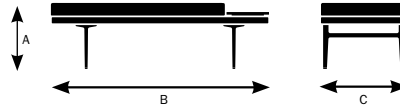

KEILHAUER

Parlez

Parlez Specifications

Design by EOOS

	70110 63" Backless Bench	70111 63" Backless Bench With Square Table	70115 63" Backless Bench With Double Ended Rectangular Tables	70116 63" Backless Bench With Rectangular Table	70120 63" Bench	70121 63" Bench With REF Square Table	70122 63" Bench With LEF Square Table	70123 63" Bench With REF Square Cushion	70124 63" Bench With LEF Square Cushion	70125 63" Bench With Double Ended Rectangular Tables	70126 63" Bench With REF Rectangular Table	70127 63" Bench With LEF Rectangular Table
Seat												
Seat Height	18.75"	18.75"	18.75"	18.75"	18.75"	18.75"	18.75"	18.75"	18.75"	18.75"	18.75"	18.75"
Seat Width	63"	38"	38"	50.5"	63"	38"	38"	38"	38"	38"	50.5"	50.5"
Seat Depth	25"	25"	25"	25"	18.75"	18.75"	18.75"	18.75"	18.75"	18.75"	18.75"	18.75"
Back												
Backrest Height	N/A	N/A	N/A	N/A	15.5"	15.5"	15.5"	15.5"	15.5"	15.5"	15.5"	15.5"
Backrest Width	N/A	N/A	N/A	N/A	63"	38"	38"	38"	38"	38"	50.5"	50.5"
Table												
Width	N/A	25"	12.5"	12.5"	N/A	25"	25"	N/A	N/A	12.5"	12.5"	12.5"
Cushion												
Width	N/A	N/A	N/A	N/A	N/A	N/A	N/A	25"	25"	N/A	N/A	N/A

Model 70110

A. Overall Height	18.75"
B. Overall Width	63"
C. Overall Depth	25"

Model 70111

A. Overall Height	18.75"
B. Overall Width	63"
C. Overall Depth	25"

Model 70115

A. Overall Height	18.75"
B. Overall Width	63"
C. Overall Depth	25"

Model 70116

A. Overall Height	18.75"
B. Overall Width	63"
C. Overall Depth	25"

Model 70120

A. Overall Height	30"
B. Overall Width	63"
C. Overall Depth	25"

Model 70121

A. Overall Height	30"
B. Overall Width	63"
C. Overall Depth	25"