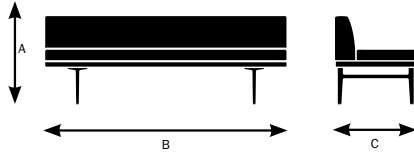

Parlez Specifications

Design by EOOS

	70210 75.5" Backless Bench	70211 75.5" Backless Bench With Square Table	70215 75.5" Backless Bench With Double Ended Rectangular Tables	70216 75.5" Backless Bench With Rectangular Table	70220 75.5" Bench	70221 75.5" Bench With REF Square Table	70222 75.5" Bench With LEF Square Table	70223 75.5" Bench With REF Square Cushion	70224 75.5" Bench With LEF Square Cushion	70225 75.5" Bench With Double Ended Rectangular Tables	70226 75.5" Bench With REF Rectangular Table	70227 75.5" Bench With LEF Rectangular Table
Seat												
Seat Height	18.75"	18.75"	18.75"	18.75"	18.75"	18.75"	18.75"	18.75"	18.75"	18.75"	18.75"	18.75"
Seat Width	75.5"	50.5"	50.5"	63"	75.5"	50.5"	50.5"	50.5"	50.5"	50.5"	63"	63"
Seat Depth	25"	25"	25"	25"	18.75"	18.75"	18.75"	18.75"	18.75"	18.75"	18.75"	18.75"
Back												
Backrest Height	N/A	N/A	N/A	N/A	15.5"	15.5"	15.5"	15.5"	15.5"	15.5"	15.5"	15.5"
Backrest Width	N/A	N/A	N/A	N/A	63"	50.5"	50.5"	50.5"	50.5"	50.5"	63"	63"
Table												
Width	N/A	25"	12.5"	12.5"	N/A	25"	25"	N/A	N/A	12.5"	12.5"	12.5"
Cushion												
Width	N/A	N/A	N/A	N/A	N/A	N/A	N/A	25"	25"	N/A	N/A	N/A

Model 70210

A. Overall Height	18.75"
B. Overall Width	75.5"
C. Overall Depth	25"

Model 70211

A. Overall Height	18.75"
B. Overall Width	75.5"
C. Overall Depth	25"

Model 70215

A. Overall Height	18.75"
B. Overall Width	75.5"
C. Overall Depth	25"

Model 70216

A. Overall Height	18.75"
B. Overall Width	75.5"
C. Overall Depth	25"

Model 70220

A. Overall Height	30"
B. Overall Width	75.5"
C. Overall Depth	25"

Model 70221

A. Overall Height	30"
B. Overall Width	75.5"
C. Overall Depth	25"