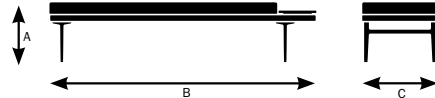

Parlez Specifications

Design by EOOS

	70310 88" Backless Bench	70311 88" Backless Bench With Square Table	70315 88" Backless Bench With Double Ended Rectangular Tables	70316 88" Backless Bench With Rectangular Table	70320 88" Bench	70321 88" Bench With REF Square Table	70322 88" Bench With LEF Square Table	70323 88" Bench With REF Square Cushion	70324 88" Bench With LEF Square Cushion	70325 88" Bench With Double Ended Rectangular Tables	70326 88" Bench With REF Rectangular Table	70327 88" Bench With LEF Rectangular Table
Seat												
Seat Height	18.75"	18.75"	18.75"	18.75"	18.75"	18.75"	18.75"	18.75"	18.75"	18.75"	18.75"	18.75"
Seat Width	88"	63"	63"	75.5"	88"	63"	63"	63"	63"	63"	75.5"	75.5"
Seat Depth	25"	25"	25"	25"	18.75"	18.75"	18.75"	18.75"	18.75"	18.75"	18.75"	18.75"
Back												
Backrest Height	N/A	N/A	N/A	N/A	15.5"	15.5"	15.5"	15.5"	15.5"	15.5"	15.5"	15.5"
Backrest Width	N/A	N/A	N/A	N/A	88"	63"	63"	63"	63"	63"	75.5"	75.5"
Table												
Width	N/A	25"	12.5"	12.5"	N/A	25"	25"	N/A	N/A	12.5"	12.5"	12.5"
Cushion												
Width	N/A	N/A	N/A	N/A	N/A	N/A	N/A	25"	25"	N/A	N/A	N/A

Model 70310

A. Overall Height	18.75"
B. Overall Width	88"
C. Overall Depth	25"

Model 70311

A. Overall Height	18.75"
B. Overall Width	88"
C. Overall Depth	25"

Model 70315

A. Overall Height	18.75"
B. Overall Width	88"
C. Overall Depth	25"

Model 70316

A. Overall Height	18.75"
B. Overall Width	88"
C. Overall Depth	25"

Model 70320

A. Overall Height	30"
B. Overall Width	88"
C. Overall Depth	25"

Model 70321

A. Overall Height	30"
B. Overall Width	88"
C. Overall Depth	25"