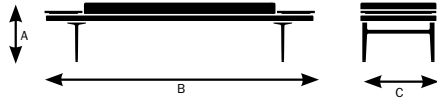

Parlez Specifications

Design by EOOS

	70310 88" Backless Bench	70311 88" Backless Bench With Square Table	70315 88" Backless Bench With Double Ended Rectangular Tables	70316 88" Backless Bench With Rectangular Table	70320 88" Bench	70321 88" Bench With REF Square Table	70322 88" Bench With LEF Square Table	70323 88" Bench With REF Square Cushion	70324 88" Bench With LEF Square Cushion	70325 88" Bench With Double Ended Rectangular Tables	70326 88" Bench With REF Rectangular Table	70327 88" Bench With LEF Rectangular Table
Seat												
Seat Height	18.75"	18.75"	18.75"	18.75"	18.75"	18.75"	18.75"	18.75"	18.75"	18.75"	18.75"	18.75"
Seat Width	88"	63"	63"	75.5"	88"	63"	63"	63"	63"	63"	75.5"	75.5"
Seat Depth	25"	25"	25"	25"	18.75"	18.75"	18.75"	18.75"	18.75"	18.75"	18.75"	18.75"
Back												
Backrest Height	N/A	N/A	N/A	N/A	15.5"	15.5"	15.5"	15.5"	15.5"	15.5"	15.5"	15.5"
Backrest Width	N/A	N/A	N/A	N/A	88"	63"	63"	63"	63"	63"	75.5"	75.5"
Table												
Width	N/A	25"	12.5"	12.5"	N/A	25"	25"	N/A	N/A	12.5"	12.5"	12.5"
Cushion												
Width	N/A	N/A	N/A	N/A	N/A	N/A	N/A	25"	25"	N/A	N/A	N/A

Model 70310

A. Overall Height	18.75"
B. Overall Width	88"
C. Overall Depth	25"

Model 70311

A. Overall Height	18.75"
B. Overall Width	88"
C. Overall Depth	25"

Model 70315

A. Overall Height	18.75"
B. Overall Width	88"
C. Overall Depth	25"

Model 70316

A. Overall Height	18.75"
B. Overall Width	88"
C. Overall Depth	25"

Model 70320

A. Overall Height	30"
B. Overall Width	88"
C. Overall Depth	25"

Model 70321

A. Overall Height	30"
B. Overall Width	88"
C. Overall Depth	25"