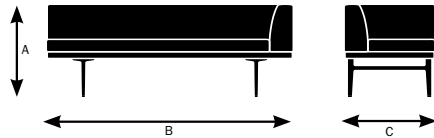

Parlez Specifications

Design by EOOS

	70430 69.5" RAF Corner Bench	70432 69.5" RAF Corner Bench With LEF Square Table	70434 69.5" RAF Corner Bench With LEF Square Cushion	70437 69.5" RAF Corner Bench With LEF Rectangular Table	70440 69.5" LAF Corner Bench	70441 69.5" LAF Corner Bench With REF Square Table	70443 69.5" LAF Corner Bench With REF Square Cushion	70446 69.5" LAF Corner Bench With REF Rectangular Table
Seat								
Seat Height	18.75"	18.75"	18.75"	18.75"	18.75"	18.75"	18.75"	18.75"
Seat Width	63"	38"	38"	50.5"	63"	38"	38"	50.5"
Seat Depth	18.75"	18.75"	18.75"	18.75"	18.75"	18.75"	18.75"	18.75"
Back								
Backrest Height	15.5"	15.5"	15.5"	15.5"	15.5"	15.5"	15.5"	15.5"
Backrest Width	69.5"	44.5"	44.5"	57"	69.5"	44.5"	44.5"	57"
Arms								
Arm Height	15.5"	15.5"	15.5"	15.5"	15.5"	15.5"	15.5"	15.5"
Armrest Length	25"	25"	25"	25"	25"	25"	25"	25"
Armrest Width	6.25"	6.25"	6.25"	6.25"	6.25"	6.25"	6.25"	6.25"
Table								
Width	N/A	31.5"	N/A	19"	N/A	31.5"	N/A	19"
Cushion								
Width	N/A	N/A	31.5"	N/A	N/A	N/A	31.5"	N/A

Model 70430

A. Overall Height	30"
B. Overall Width	69.5"
C. Overall Depth	25"