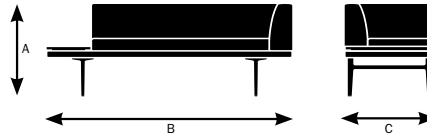

Model 70437

A. Overall Height	30"
B. Overall Width	69.5"
C. Overall Depth	25"