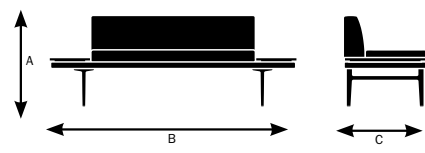

Model 70216

A. Overall Height	18.75"
B. Overall Width	75.5"
C. Overall Depth	25"

Model 70220

A. Overall Height	30"
B. Overall Width	75.5"
C. Overall Depth	25"

Model 70221

A. Overall Height	30"
B. Overall Width	75.5"
C. Overall Depth	25"

Model 70222

A. Overall Height	30"
B. Overall Width	75.5"
C. Overall Depth	25"

Model 70223

A. Overall Height	30"
B. Overall Width	75.5"
C. Overall Depth	25"

Model 70224

A. Overall Height	30"
B. Overall Width	75.5"
C. Overall Depth	25"

Model 70225

A. Overall Height	30"
B. Overall Width	75.5"
C. Overall Depth	25"

Model 70226

A. Overall Height	30"
B. Overall Width	75.5"
C. Overall Depth	25"

Model 70227

A. Overall Height	30"
B. Overall Width	75.5"
C. Overall Depth	25"

Parlez Specifications

Design by EOOS

	70310 88" Backless Bench	70311 88" Backless Bench With Square Table	70315 88" Backless Bench With Double Ended Rectangular Tables	70316 88" Backless Bench With Rectangular Table	70320 88" Bench	70321 88" Bench With REF Square Table	70322 88" Bench With LEF Square Table	70323 88" Bench With REF Square Cushion	70324 88" Bench With LEF Square Cushion	70325 88" Bench With Double Ended Rectangular Tables	70326 88" Bench With REF Rectangular Table	70327 88" Bench With LEF Rectangular Table
Seat												
Seat Height	18.75"	18.75"	18.75"	18.75"	18.75"	18.75"	18.75"	18.75"	18.75"	18.75"	18.75"	18.75"
Seat Width	88"	63"	63"	75.5"	88"	63"	63"	63"	63"	63"	75.5"	75.5"
Seat Depth	25"	25"	25"	25"	18.75"	18.75"	18.75"	18.75"	18.75"	18.75"	18.75"	18.75"
Back												
Backrest Height	N/A	N/A	N/A	N/A	15.5"	15.5"	15.5"	15.5"	15.5"	15.5"	15.5"	15.5"
Backrest Width	N/A	N/A	N/A	N/A	88"	63"	63"	63"	63"	63"	75.5"	75.5"
Table												
Width	N/A	25"	12.5"	12.5"	N/A	25"	25"	N/A	N/A	12.5"	12.5"	12.5"
Cushion												
Width	N/A	N/A	N/A	N/A	N/A	N/A	N/A	25"	25"	N/A	N/A	N/A