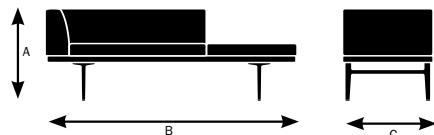

Model 70437

A. Overall Height	30"
B. Overall Width	69.5"
C. Overall Depth	25"

Model 70440

A. Overall Height	30"
B. Overall Width	69.5"
C. Overall Depth	25"

Model 70441

A. Overall Height	30"
B. Overall Width	69.5"
C. Overall Depth	25"

Model 70443

A. Overall Height	30"
B. Overall Width	69.5"
C. Overall Depth	25"

Model 70446

A. Overall Height	30"
B. Overall Width	69.5"
C. Overall Depth	25"

Parlez Specifications

Design by EOOS

	70530 82" RAF Corner Bench	70532 82" RAF Corner Bench With LEF Square Table	70534 82" RAF Corner Bench With LEF Square Cushion	70537 82" RAF Corner Bench With LEF Rectangular Table	70540 82" LAF Corner Bench	70541 82" LAF Corner Bench With REF Square Table	70543 82" LAF Corner Bench With REF Square Cushion	70546 82" LAF Corner Bench With REF Rectangular Table
Seat								
Seat Height	18.75"	18.75"	18.75"	18.75"	18.75"	18.75"	18.75"	18.75"
Seat Width	75.5"	50.5"	50.5"	63"	75.5"	50.5"	50.5"	63"
Seat Depth	18.75"	18.75"	18.75"	18.75"	18.75"	18.75"	18.75"	18.75"
Back								
Backrest Height	15.5"	15.5"	15.5"	15.5"	15.5"	15.5"	15.5"	15.5"
Backrest Width	82"	57"	57"	69.5"	82"	57"	57"	69.5"
Arms								
Arm Height	15.5"	15.5"	15.5"	15.5"	15.5"	15.5"	15.5"	15.5"
Armrest Length	25"	25"	25"	25"	25"	25"	25"	25"
Armrest Width	6.25"	6.25"	6.25"	6.25"	6.25"	6.25"	6.25"	6.25"
Table								
Width	N/A	31.5"	N/A	19"	N/A	31.5"	N/A	19"
Cushion								
Width	N/A	N/A	31.5"	N/A	N/A	N/A	31.5"	N/A