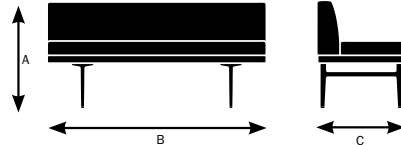

KEILHAUER

Parlez

Parlez Specifications

Design by EOOS

	70110 63" Backless Bench	70111 63" Backless Bench With Square Table	70115 63" Backless Bench With Double Ended Rectangular Tables	70116 63" Backless Bench With Rectangular Table	70120 63" Bench	70121 63" Bench With REF Square Table	70122 63" Bench With LEF Square Table	70123 63" Bench With REF Square Cushion	70124 63" Bench With LEF Square Cushion	70125 63" Bench With Double Ended Rectangular Tables	70126 63" Bench With REF Rectangular Table	70127 63" Bench With LEF Rectangular Table
Seat												
Seat Height	18.75"	18.75"	18.75"	18.75"	18.75"	18.75"	18.75"	18.75"	18.75"	18.75"	18.75"	18.75"
Seat Width	63"	38"	38"	50.5"	63"	38"	38"	38"	38"	38"	50.5"	50.5"
Seat Depth	25"	25"	25"	25"	18.75"	18.75"	18.75"	18.75"	18.75"	18.75"	18.75"	18.75"
Back												
Backrest Height	N/A	N/A	N/A	N/A	15.5"	15.5"	15.5"	15.5"	15.5"	15.5"	15.5"	15.5"
Backrest Width	N/A	N/A	N/A	N/A	63"	38"	38"	38"	38"	38"	50.5"	50.5"
Table												
Width	N/A	25"	12.5"	12.5"	N/A	25"	25"	N/A	N/A	12.5"	12.5"	12.5"
Cushion												
Width	N/A	N/A	N/A	N/A	N/A	N/A	N/A	25"	25"	N/A	N/A	N/A

Model 70110

A. Overall Height	18.75"
B. Overall Width	63"
C. Overall Depth	25"

Model 70111

A. Overall Height	18.75"
B. Overall Width	63"
C. Overall Depth	25"

Model 70115

A. Overall Height	18.75"
B. Overall Width	63"
C. Overall Depth	25"

Model 70116

A. Overall Height	18.75"
B. Overall Width	63"
C. Overall Depth	25"

Model 70120

A. Overall Height	30"
B. Overall Width	63"
C. Overall Depth	25"

Model 70121

A. Overall Height	30"
B. Overall Width	63"
C. Overall Depth	25"