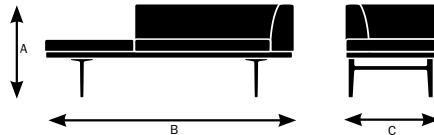

Parlez Specifications

Design by EOOS

	70430 69.5" RAF Corner Bench	70432 69.5" RAF Corner Bench With LEF Square Table	70434 69.5" RAF Corner Bench With LEF Square Cushion	70437 69.5" RAF Corner Bench With LEF Rectangular Table	70440 69.5" LAF Corner Bench	70441 69.5" LAF Corner Bench With REF Square Table	70443 69.5" LAF Corner Bench With REF Square Cushion	70446 69.5" LAF Corner Bench With REF Rectangular Table
Seat								
Seat Height	18.75"	18.75"	18.75"	18.75"	18.75"	18.75"	18.75"	18.75"
Seat Width	63"	38"	38"	50.5"	63"	38"	38"	50.5"
Seat Depth	18.75"	18.75"	18.75"	18.75"	18.75"	18.75"	18.75"	18.75"
Back								
Backrest Height	15.5"	15.5"	15.5"	15.5"	15.5"	15.5"	15.5"	15.5"
Backrest Width	69.5"	44.5"	44.5"	57"	69.5"	44.5"	44.5"	57"
Arms								
Arm Height	15.5"	15.5"	15.5"	15.5"	15.5"	15.5"	15.5"	15.5"
Armrest Length	25"	25"	25"	25"	25"	25"	25"	25"
Armrest Width	6.25"	6.25"	6.25"	6.25"	6.25"	6.25"	6.25"	6.25"
Table								
Width	N/A	31.5"	N/A	19"	N/A	31.5"	N/A	19"
Cushion								
Width	N/A	N/A	31.5"	N/A	N/A	N/A	31.5"	N/A

Model 70430

A. Overall Height	30"
B. Overall Width	69.5"
C. Overall Depth	25"

Model 70432

A. Overall Height	30"
B. Overall Width	69.5"
C. Overall Depth	25"

Model 70434

A. Overall Height	30"
B. Overall Width	69.5"
C. Overall Depth	25"