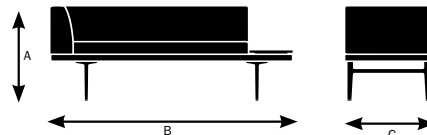

Model 70437

A. Overall Height	30"
B. Overall Width	69.5"
C. Overall Depth	25"

Model 70440

A. Overall Height	30"
B. Overall Width	69.5"
C. Overall Depth	25"

Model 70441

A. Overall Height	30"
B. Overall Width	69.5"
C. Overall Depth	25"

Model 70443

A. Overall Height	30"
B. Overall Width	69.5"
C. Overall Depth	25"

Model 70446

A. Overall Height	30"
B. Overall Width	69.5"
C. Overall Depth	25"

Parlez Specifications

Design by EOOS

	70530 82" RAF Corner Bench	70532 82" RAF Corner Bench With LEF Square Table	70534 82" RAF Corner Bench With LEF Square Cushion	70537 82" RAF Corner Bench With LEF Rectangular Table	70540 82" LAF Corner Bench	70541 82" LAF Corner Bench With REF Square Table	70543 82" LAF Corner Bench With REF Square Cushion	70546 82" LAF Corner Bench With REF Rectangular Table
Seat								
Seat Height	18.75"	18.75"	18.75"	18.75"	18.75"	18.75"	18.75"	18.75"
Seat Width	75.5"	50.5"	50.5"	63"	75.5"	50.5"	50.5"	63"
Seat Depth	18.75"	18.75"	18.75"	18.75"	18.75"	18.75"	18.75"	18.75"
Back								
Backrest Height	15.5"	15.5"	15.5"	15.5"	15.5"	15.5"	15.5"	15.5"
Backrest Width	82"	57"	57"	69.5"	82"	57"	57"	69.5"
Arms								
Arm Height	15.5"	15.5"	15.5"	15.5"	15.5"	15.5"	15.5"	15.5"
Armrest Length	25"	25"	25"	25"	25"	25"	25"	25"
Armrest Width	6.25"	6.25"	6.25"	6.25"	6.25"	6.25"	6.25"	6.25"
Table								
Width	N/A	31.5"	N/A	19"	N/A	31.5"	N/A	19"
Cushion								
Width	N/A	N/A	31.5"	N/A	N/A	N/A	31.5"	N/A