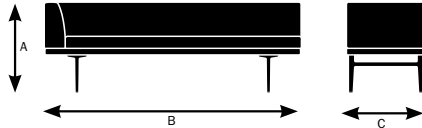

Model 70540

A. Overall Height	30"
B. Overall Width	82"
C. Overall Depth	25"