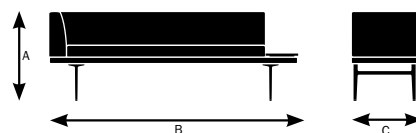

Model 70637

A. Overall Height	30"
B. Overall Width	94.5"
C. Overall Depth	25"

Model 70640

A. Overall Height	30"
B. Overall Width	94.5"
C. Overall Depth	25"

Model 70641

A. Overall Height	30"
B. Overall Width	94.5"
C. Overall Depth	25"

Model 70643

A. Overall Height	30"
B. Overall Width	94.5"
C. Overall Depth	25"

Model 70646

A. Overall Height	30"
B. Overall Width	94.5"
C. Overall Depth	25"

Construction Material

Tabletop	Quartz/Laminate/Wood
Base	Aluminium
Frame	Steel
Seat/Cushioning	Plywood/Foam
Back	Plywood/Foam