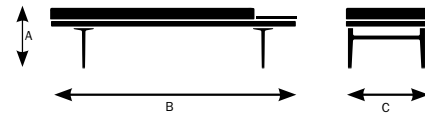

Parlez Specifications

Design by EOOS

	70210 75.5" Backless Bench	70211 75.5" Backless Bench With Square Table	70215 75.5" Backless Bench With Double Ended Rectangular Tables	70216 75.5" Backless Bench With Rectangular Table	70220 75.5" Bench	70221 75.5" Bench With REF Square Table	70222 75.5" Bench With LEF Square Table	70223 75.5" Bench With REF Square Cushion	70224 75.5" Bench With LEF Square Cushion	70225 75.5" Bench With Double Ended Rectangular Tables	70226 75.5" Bench With REF Rectangular Table	70227 75.5" Bench With LEF Rectangular Table
Seat												
Seat Height	18.75"	18.75"	18.75"	18.75"	18.75"	18.75"	18.75"	18.75"	18.75"	18.75"	18.75"	18.75"
Seat Width	75.5"	50.5"	50.5"	63"	75.5"	50.5"	50.5"	50.5"	50.5"	50.5"	63"	63"
Seat Depth	25"	25"	25"	25"	18.75"	18.75"	18.75"	18.75"	18.75"	18.75"	18.75"	18.75"
Back												
Backrest Height	N/A	N/A	N/A	N/A	15.5"	15.5"	15.5"	15.5"	15.5"	15.5"	15.5"	15.5"
Backrest Width	N/A	N/A	N/A	N/A	63"	50.5"	50.5"	50.5"	50.5"	50.5"	63"	63"
Table												
Width	N/A	25"	12.5"	12.5"	N/A	25"	25"	N/A	N/A	12.5"	12.5"	12.5"
Cushion												
Width	N/A	N/A	N/A	N/A	N/A	N/A	N/A	25"	25"	N/A	N/A	N/A

Model 70210

A. Overall Height	18.75"
B. Overall Width	75.5"
C. Overall Depth	25"

Model 70211

A. Overall Height	18.75"
B. Overall Width	75.5"
C. Overall Depth	25"

Model 70215

A. Overall Height	18.75"
B. Overall Width	75.5"
C. Overall Depth	25"

Model 70216

A. Overall Height	18.75"
B. Overall Width	75.5"
C. Overall Depth	25"

Model 70220

A. Overall Height	30"
B. Overall Width	75.5"
C. Overall Depth	25"

Model 70221

A. Overall Height	30"
B. Overall Width	75.5"
C. Overall Depth	25"