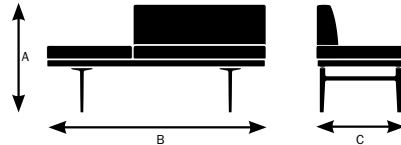

Model 70116

A. Overall Height	18.75"
B. Overall Width	63"
C. Overall Depth	25"

Model 70120

A. Overall Height	30"
B. Overall Width	63"
C. Overall Depth	25"

Model 70121

A. Overall Height	30"
B. Overall Width	63"
C. Overall Depth	25"

Model 70122

A. Overall Height	30"
B. Overall Width	63"
C. Overall Depth	25"

Model 70123

A. Overall Height	30"
B. Overall Width	63"
C. Overall Depth	25"

Model 70124

A. Overall Height	30"
B. Overall Width	63"
C. Overall Depth	25"

Model 70125

A. Overall Height	30"
B. Overall Width	63"
C. Overall Depth	25"

Model 70126

A. Overall Height	30"
B. Overall Width	63"
C. Overall Depth	25"

Model 70127

A. Overall Height	30"
B. Overall Width	63"
C. Overall Depth	25"

Parlez Specifications

Design by EOOS

	70210 75.5" Backless Bench	70211 75.5" Backless Bench With Square Table	70215 75.5" Backless Bench With Double Ended Rectangular Tables	70216 75.5" Backless Bench With Rectangular Table	70220 75.5" Bench	70221 75.5" Bench With REF Square Table	70222 75.5" Bench With LEF Square Table	70223 75.5" Bench With REF Square Cushion	70224 75.5" Bench With LEF Square Cushion	70225 75.5" Bench With Double Ended Rectangular Tables	70226 75.5" Bench With REF Rectangular Table	70227 75.5" Bench With LEF Rectangular Table
Seat												
Seat Height	18.75"	18.75"	18.75"	18.75"	18.75"	18.75"	18.75"	18.75"	18.75"	18.75"	18.75"	18.75"
Seat Width	75.5"	50.5"	50.5"	63"	75.5"	50.5"	50.5"	50.5"	50.5"	50.5"	63"	63"
Seat Depth	25"	25"	25"	25"	18.75"	18.75"	18.75"	18.75"	18.75"	18.75"	18.75"	18.75"
Back												
Backrest Height	N/A	N/A	N/A	N/A	15.5"	15.5"	15.5"	15.5"	15.5"	15.5"	15.5"	15.5"
Backrest Width	N/A	N/A	N/A	N/A	63"	50.5"	50.5"	50.5"	50.5"	50.5"	63"	63"
Table												
Width	N/A	25"	12.5"	12.5"	N/A	25"	25"	N/A	N/A	12.5"	12.5"	12.5"
Cushion												
Width	N/A	N/A	N/A	N/A	N/A	N/A	N/A	25"	25"	N/A	N/A	N/A