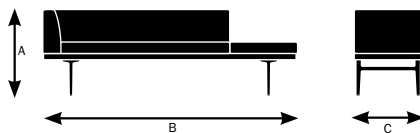

Model 70637

A. Overall Height	30"
B. Overall Width	94.5"
C. Overall Depth	25"

Model 70640

A. Overall Height	30"
B. Overall Width	94.5"
C. Overall Depth	25"

Model 70641

A. Overall Height	30"
B. Overall Width	94.5"
C. Overall Depth	25"

Model 70643

A. Overall Height	30"
B. Overall Width	94.5"
C. Overall Depth	25"

Model 70646

A. Overall Height	30"
B. Overall Width	94.5"
C. Overall Depth	25"

Construction Material

Tabletop	Quartz/Laminate/Wood
Base	Aluminium
Frame	Steel
Seat/Cushioning	Plywood/Foam
Back	Plywood/Foam