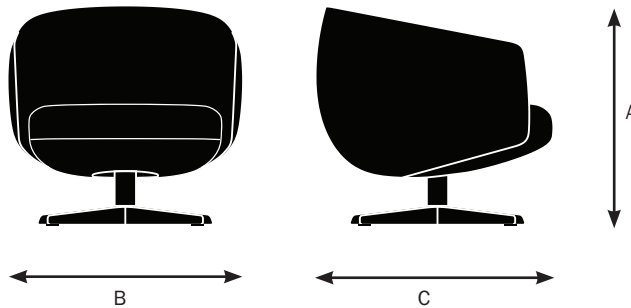

 **KEILHAUER**

Verge

Verge Lounge Chair Specifications

Designed by E00S
Made by Keilhauer

74000/74001 ash/walnut Mid back full lounge chair	
Seat	
Seat Height	15.5"
Seat Width	21"
Seat Depth	21.75"
Seat Pan Angle	4°
Back	
Backrest Height	14"
Backrest Width	16"
Height of Lumbar Support	N/A
Backrest Angle	113.5°
Backrest to Seat Angle	109.5°
Arms	
Arm Height	10"
Armrest Length	15"
Armrest Width	1.5"
Armrest Set back	3.5"
Width Between Armrests	21"
Arm Height from Floor	24.75"

Model

74210 / 74211
Ash / Walnut

- A. Overall Height - 28"
- B. Overall Width - 30"
- C. Overall Depth - 30.50"

Verge Lounge Chair Specifications

Designed by E00S
Made by Keilhauer

Base Finishes

Ash

AHS Snow